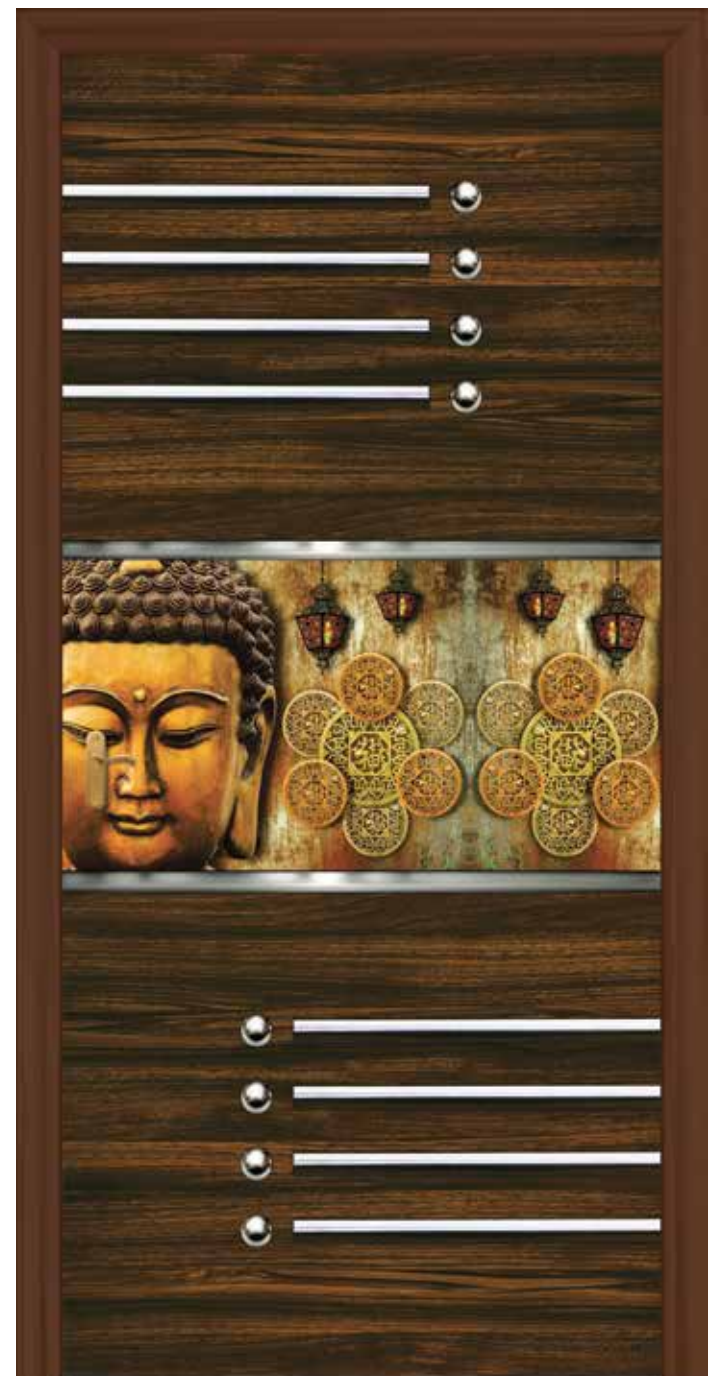

Believe it or not...
Archaeologists found a
5000 year old door in Switzerland

DIGITAL SERIES

DIGITAL SERIES

KDG 5115

AVAILABLE SIZE 7x3.25 Feet.

KDHG 5115

AVAILABLE SIZE 7x3.25 Feet.

KDHG 5118