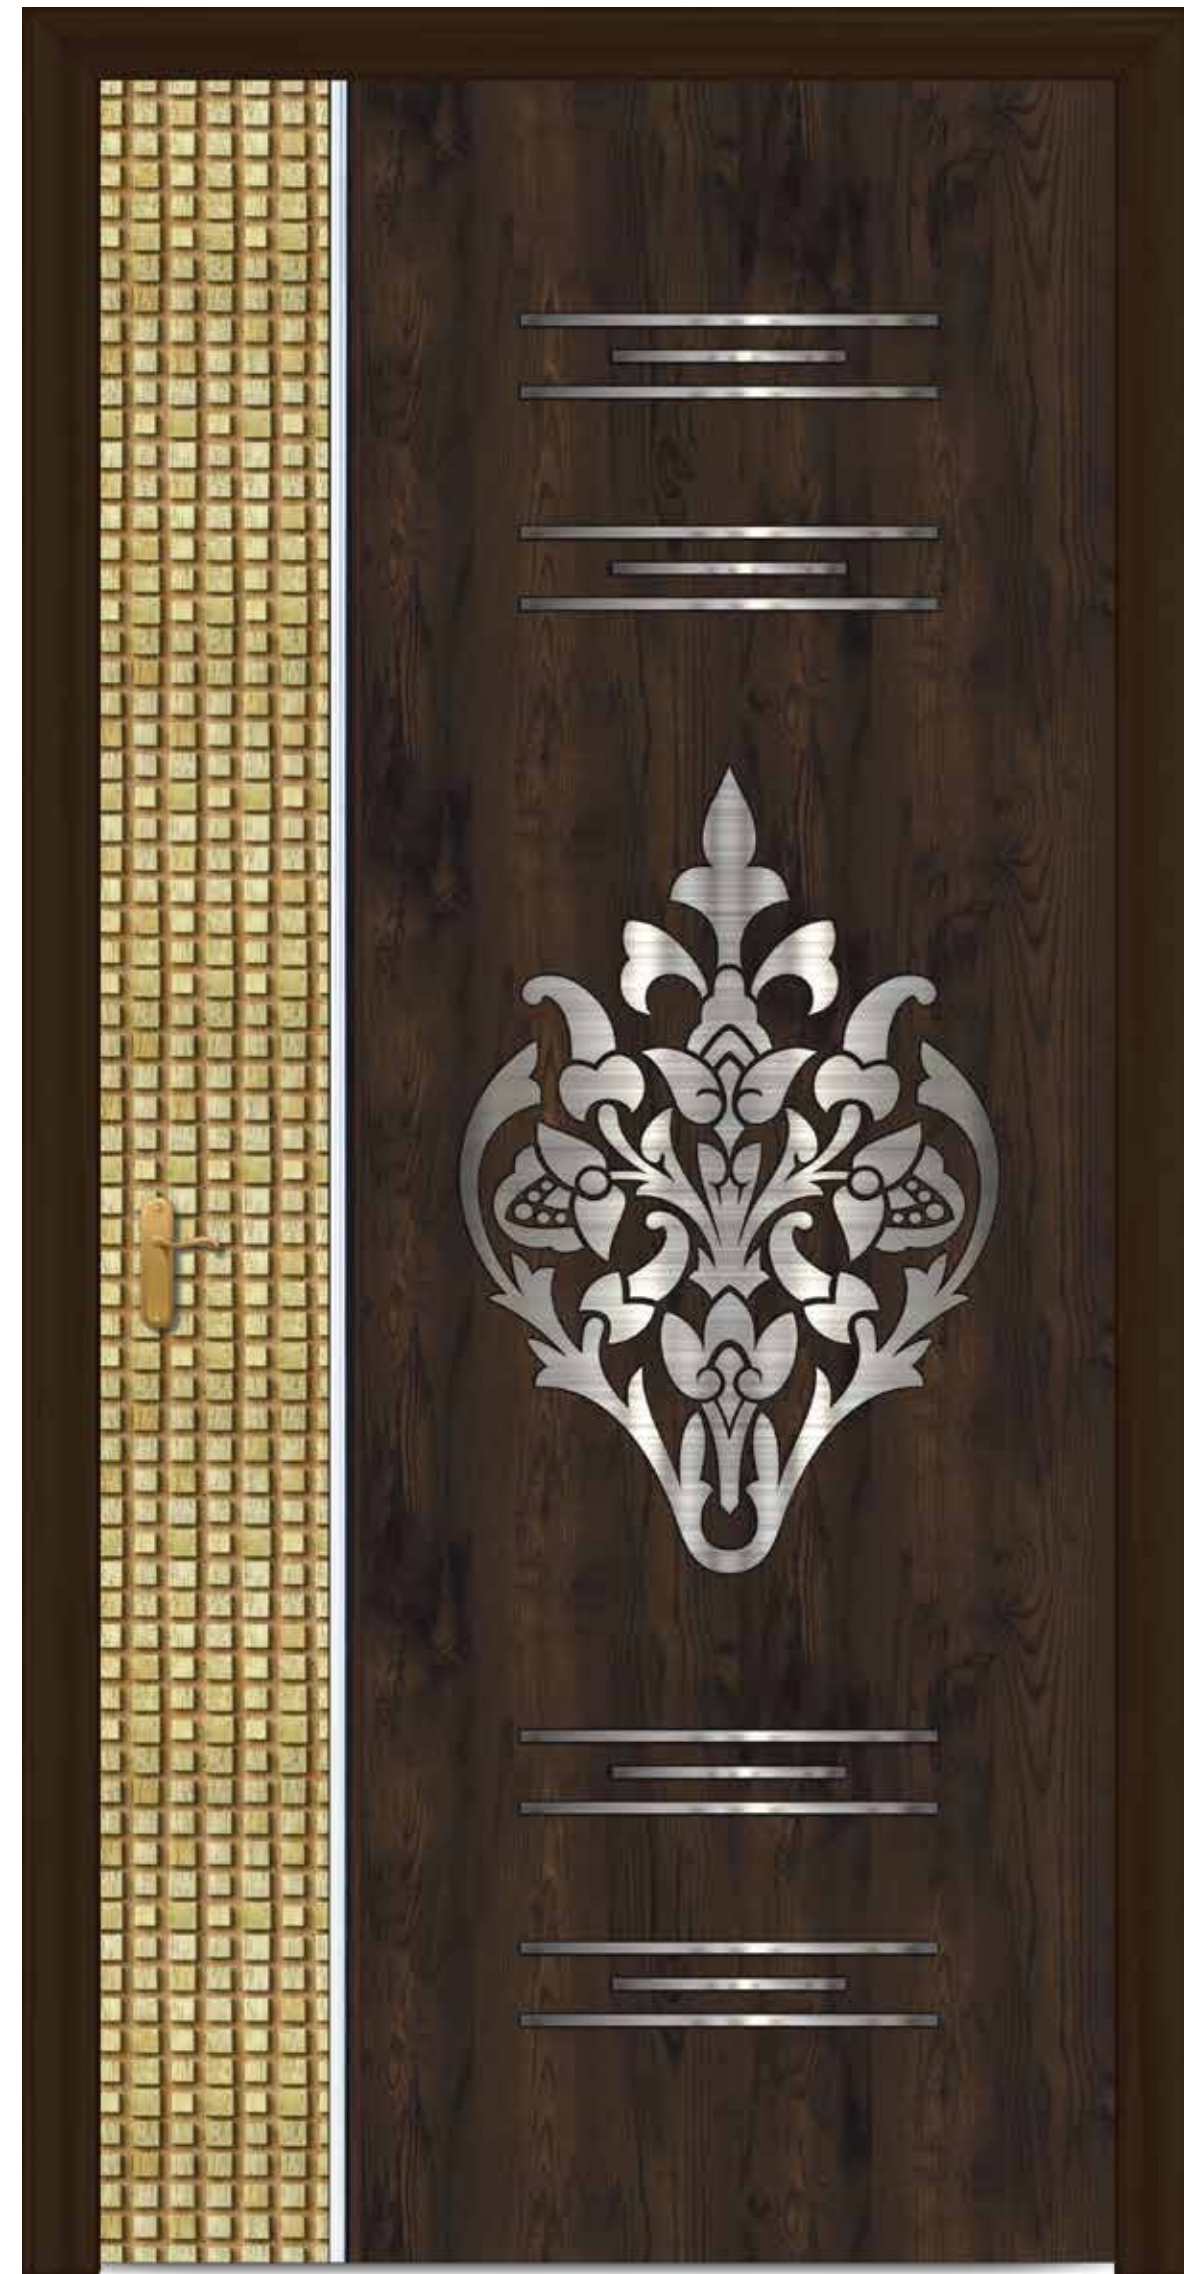

KDHG 5111

AVAILABLE SIZE 7x3.25 Feet.

KDHG 5112

KDG 5112

Secret of best dressed door

AVAILABLE SIZE 7x3.25 Feet.

KDHG 5113*
*To be Discontinued

KDG 5113*
*To be Discontinued