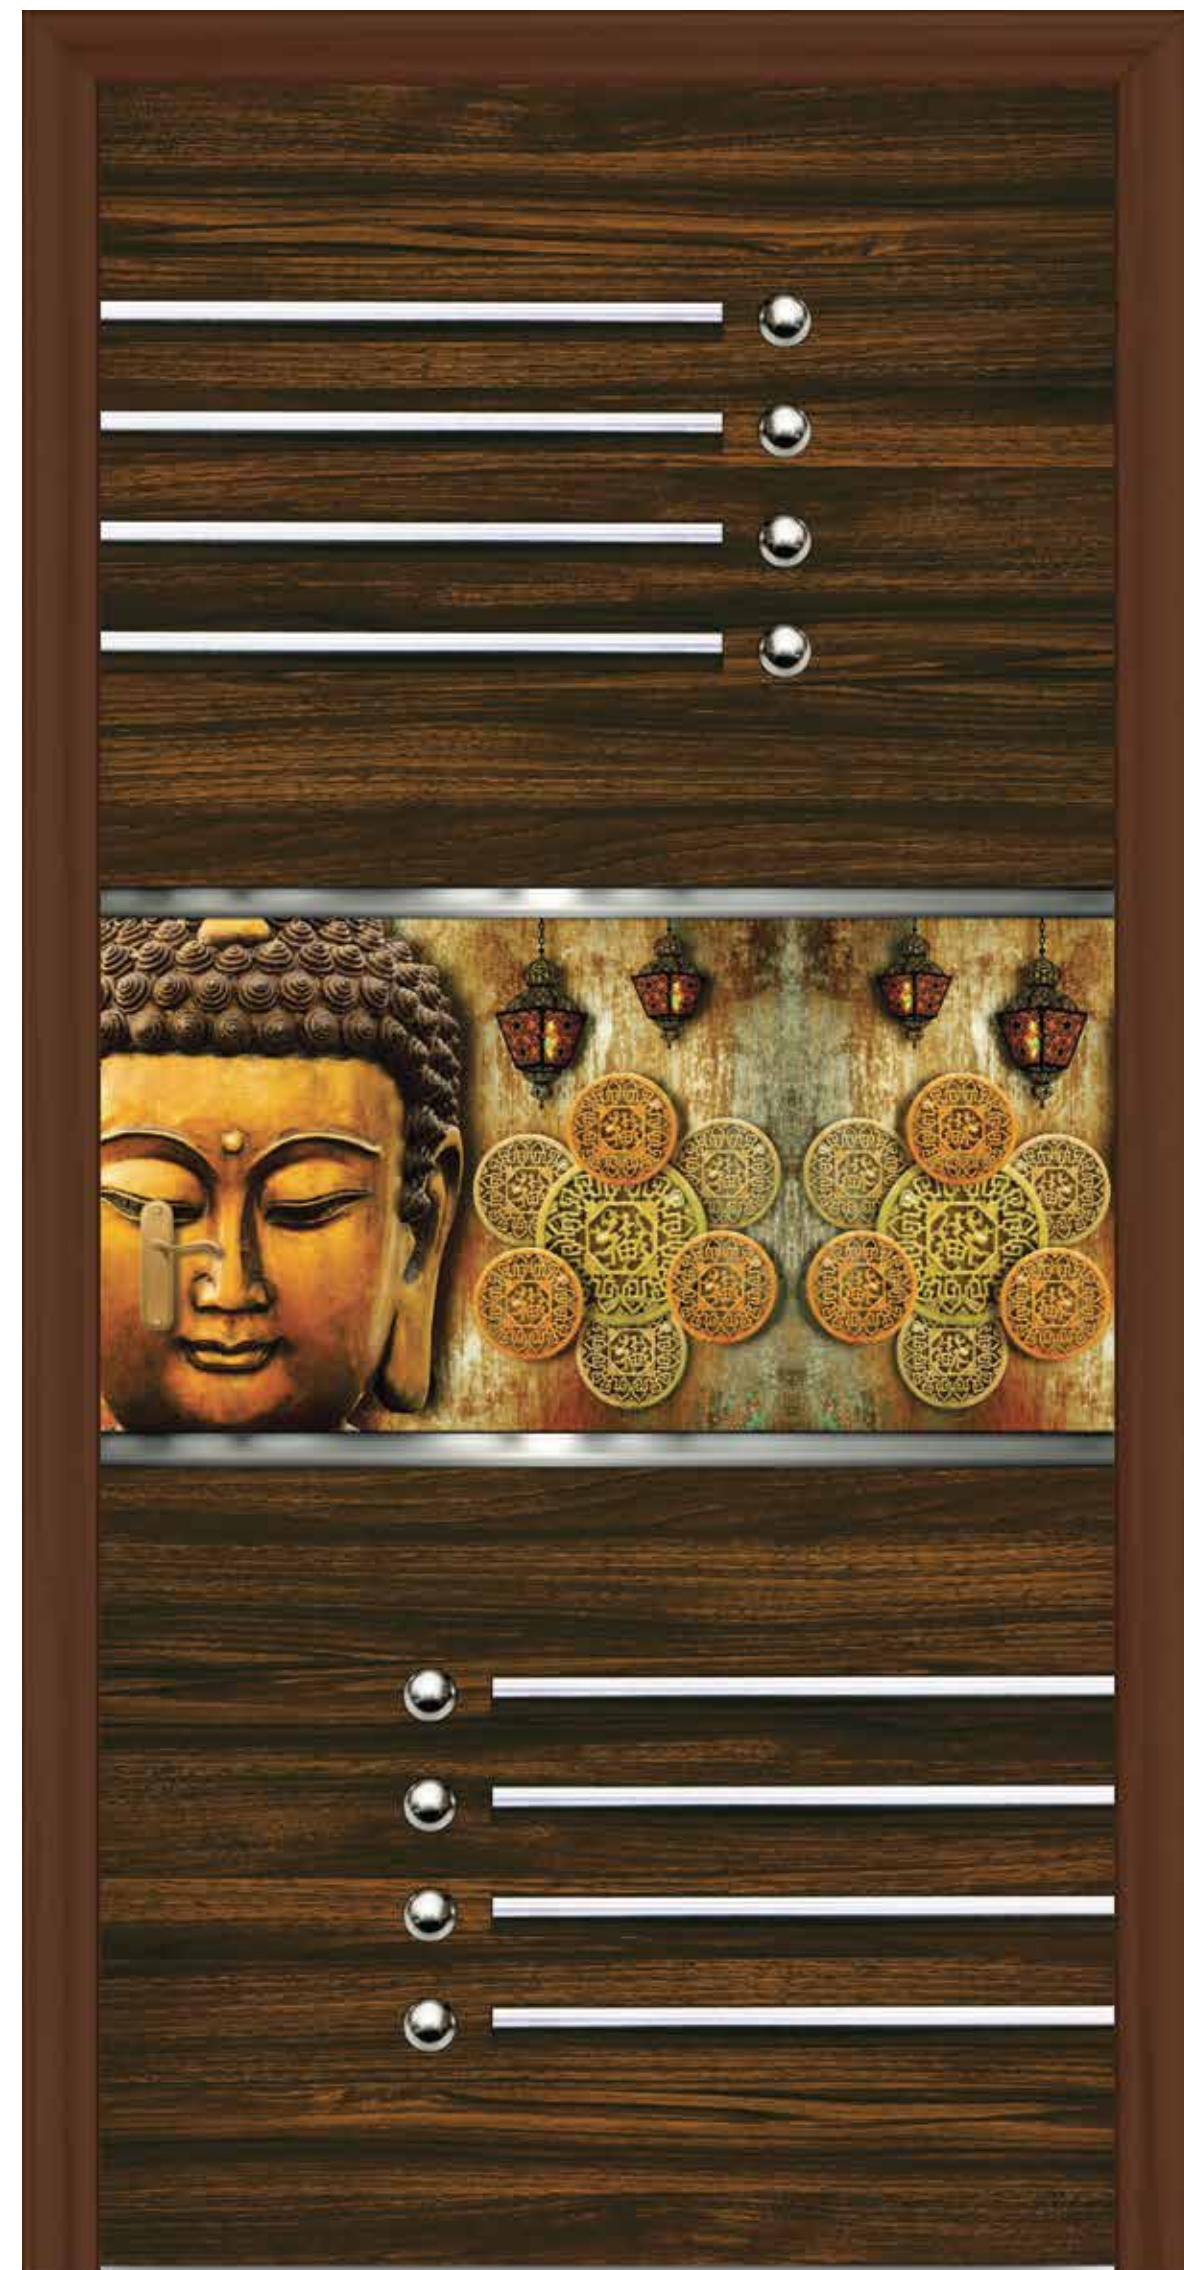

Believe it or not...
Archaeologists found a
5000 year old door in Switzerland

DIGITAL SERIES

DIGITAL SERIES

KDG 5115

AVAILABLE SIZE 7x3.25 Feet.

KDHG 5115

AVAILABLE SIZE 7x3.25 Feet.

KDHG 5118