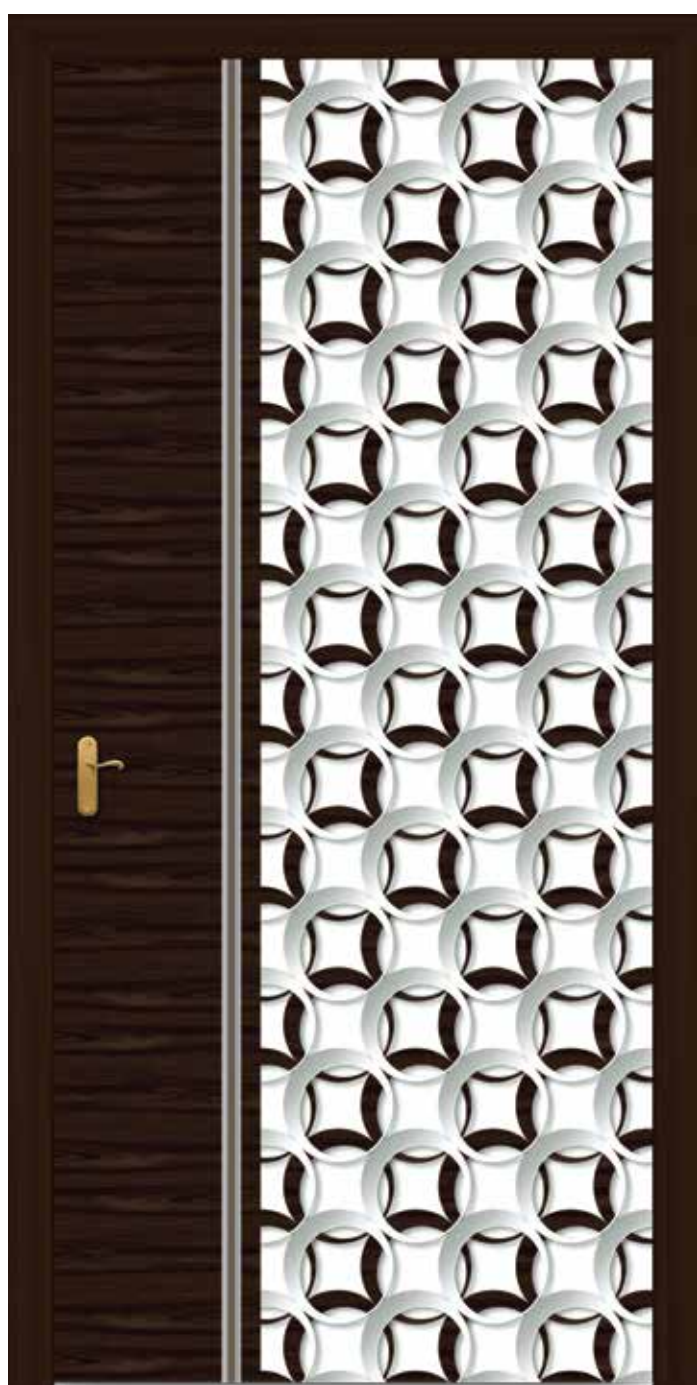

PREMIUM SERIES

KPM 5126