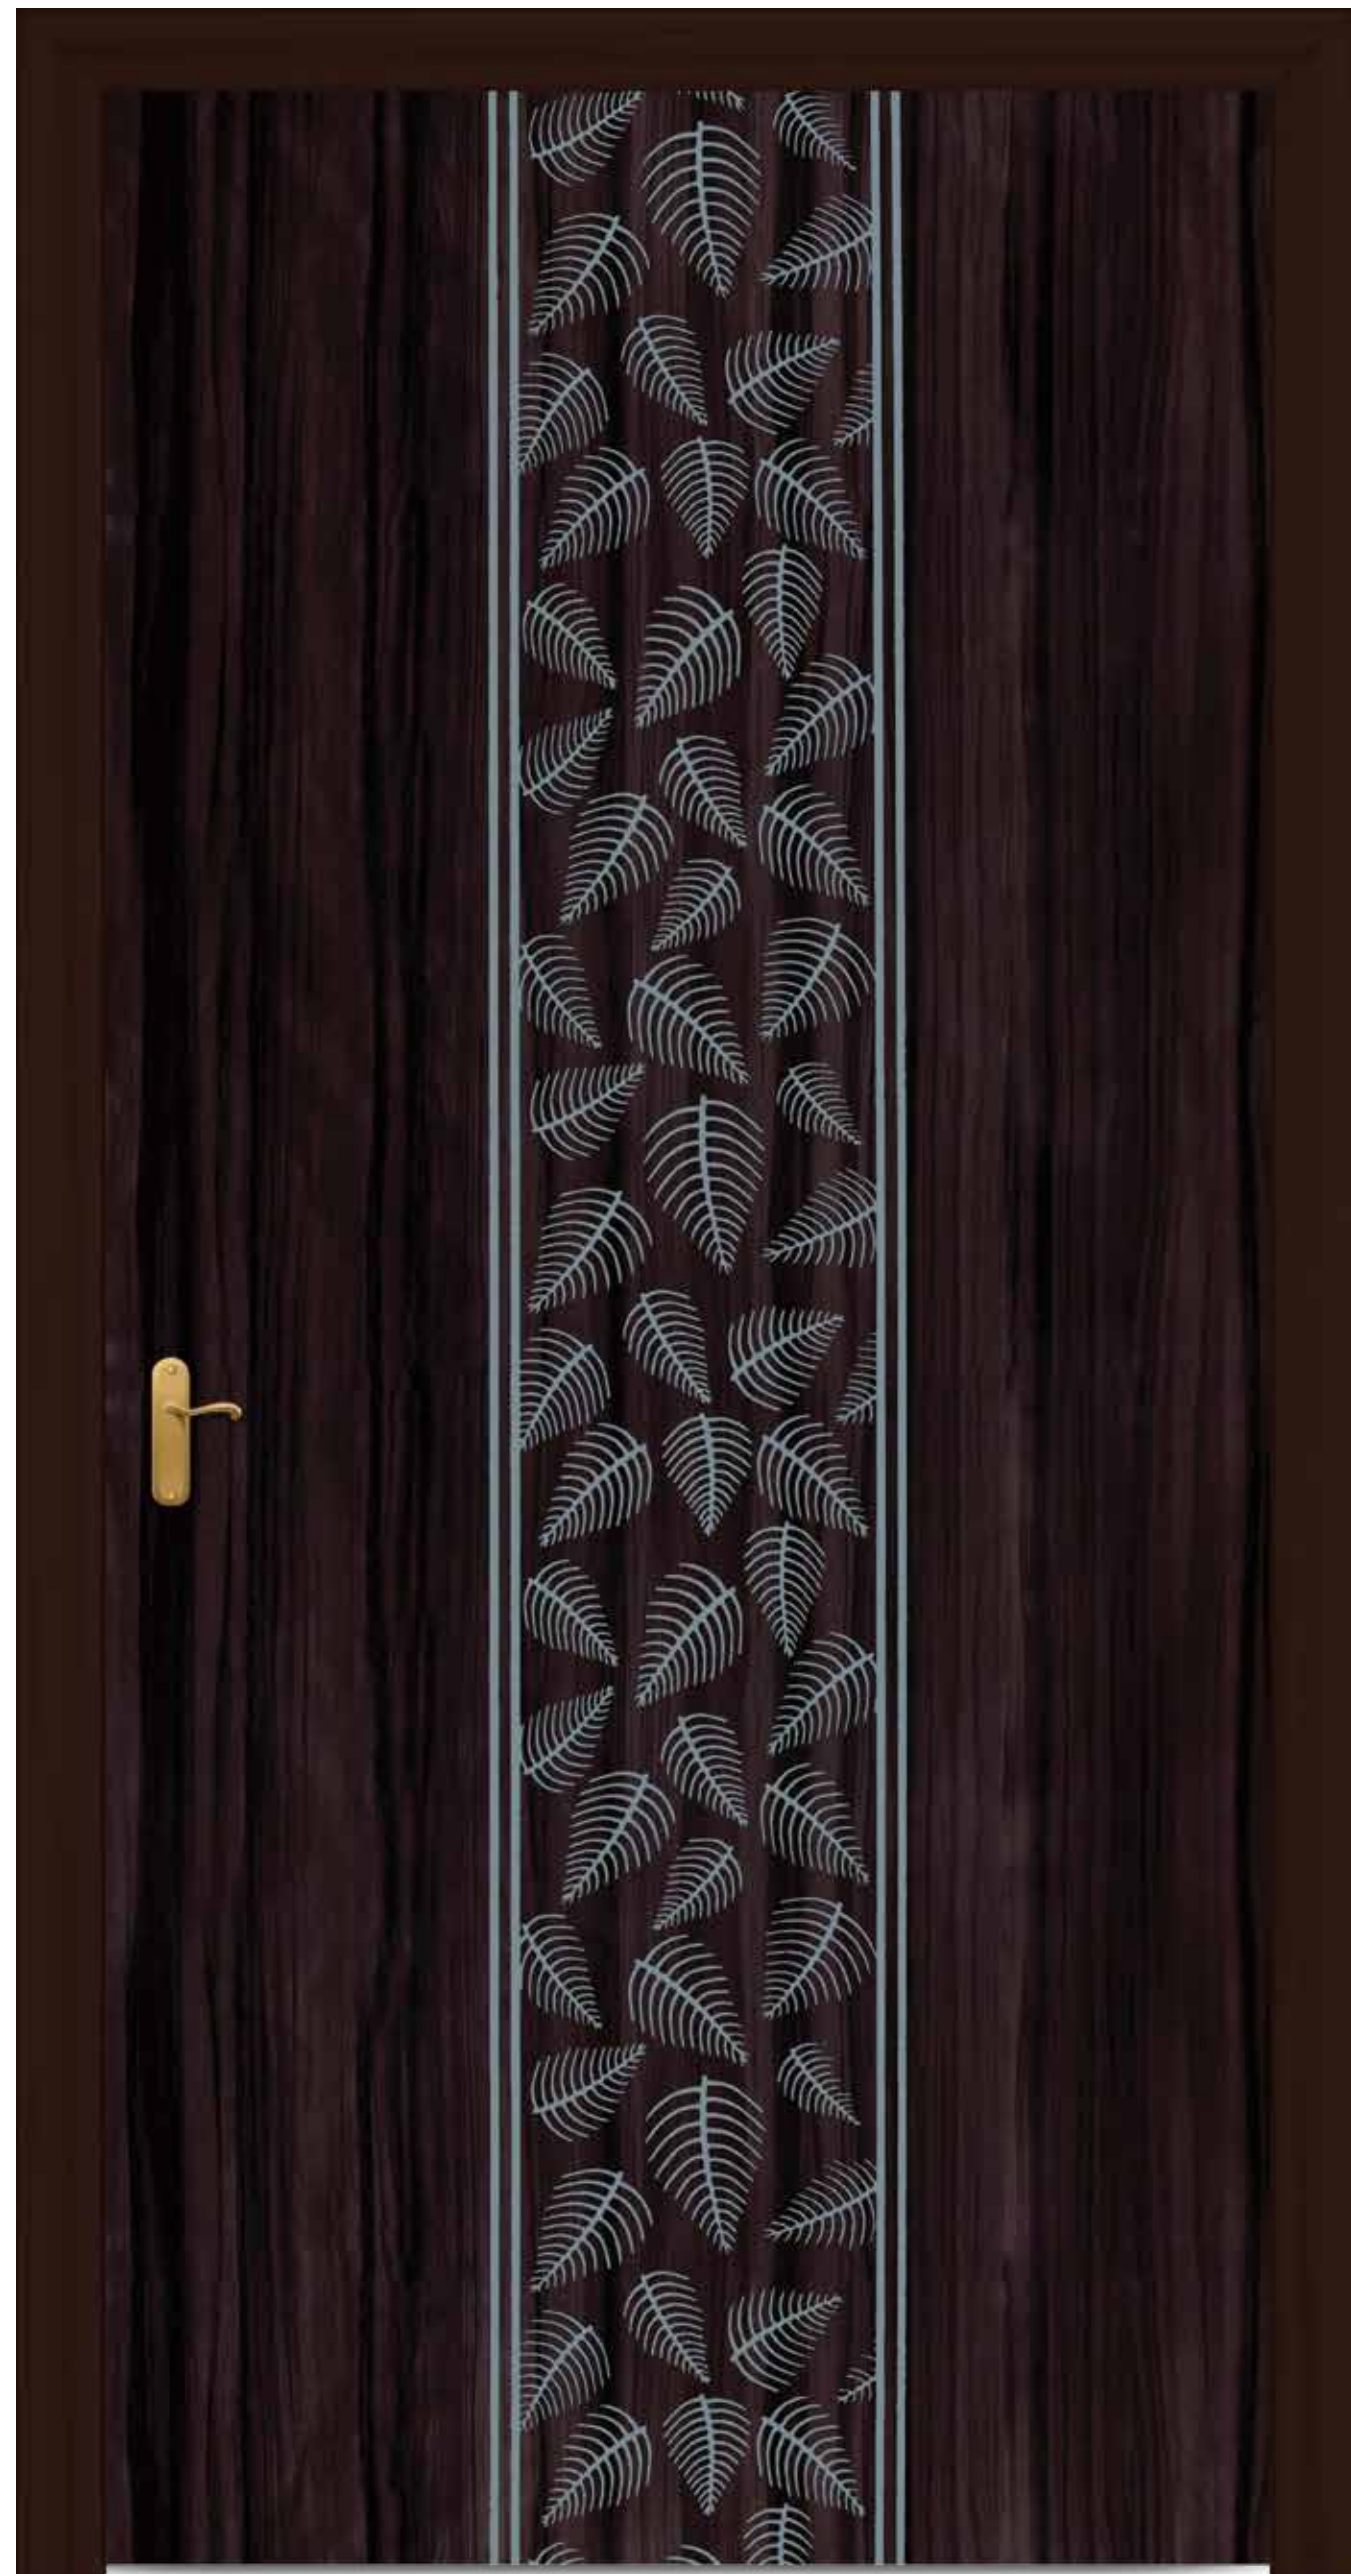

AVAILABLE SIZE 7x3.25 Feet.

KPM 5141

Secret of best dressed door

AVAILABLE SIZE 7x3.25 Feet.

KPM 5161

PREMIUM SERIES

PREMIUM SERIES

AVAILABLE SIZE 7x3.25, 8X4 Feet.