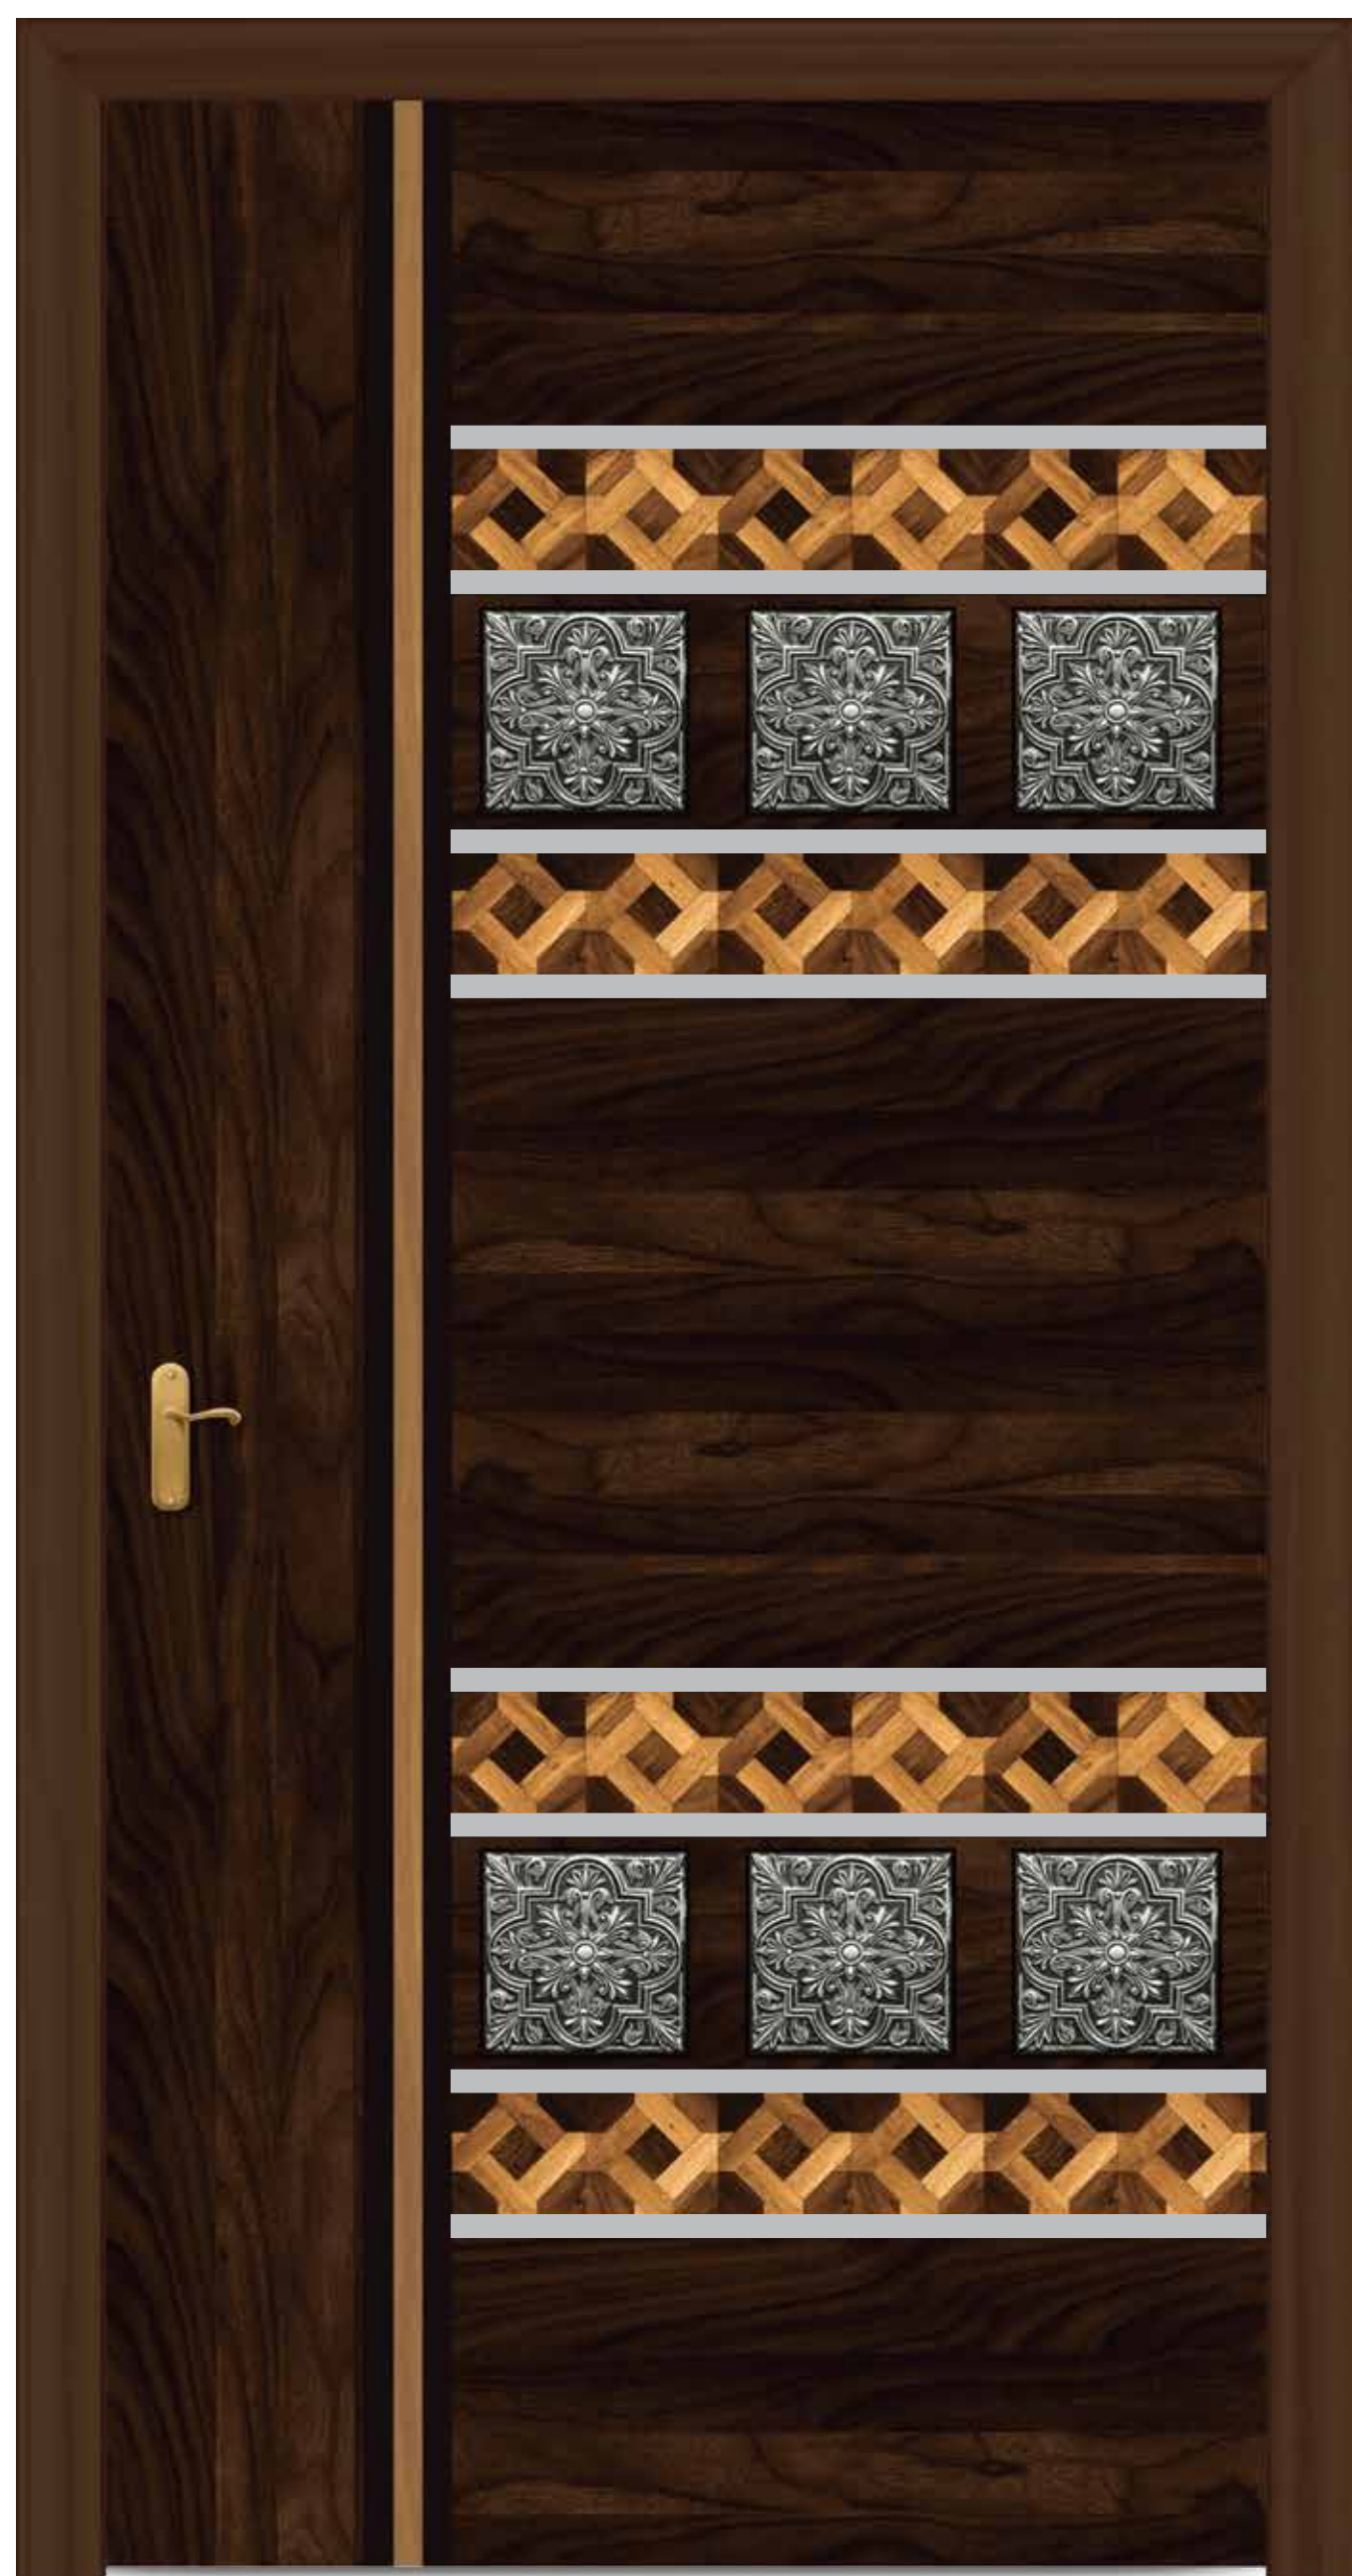

METALLIC SERIES

AVAILABLE SIZE 7x3.25 Feet.

KMT 5135

Secret of best dressed door