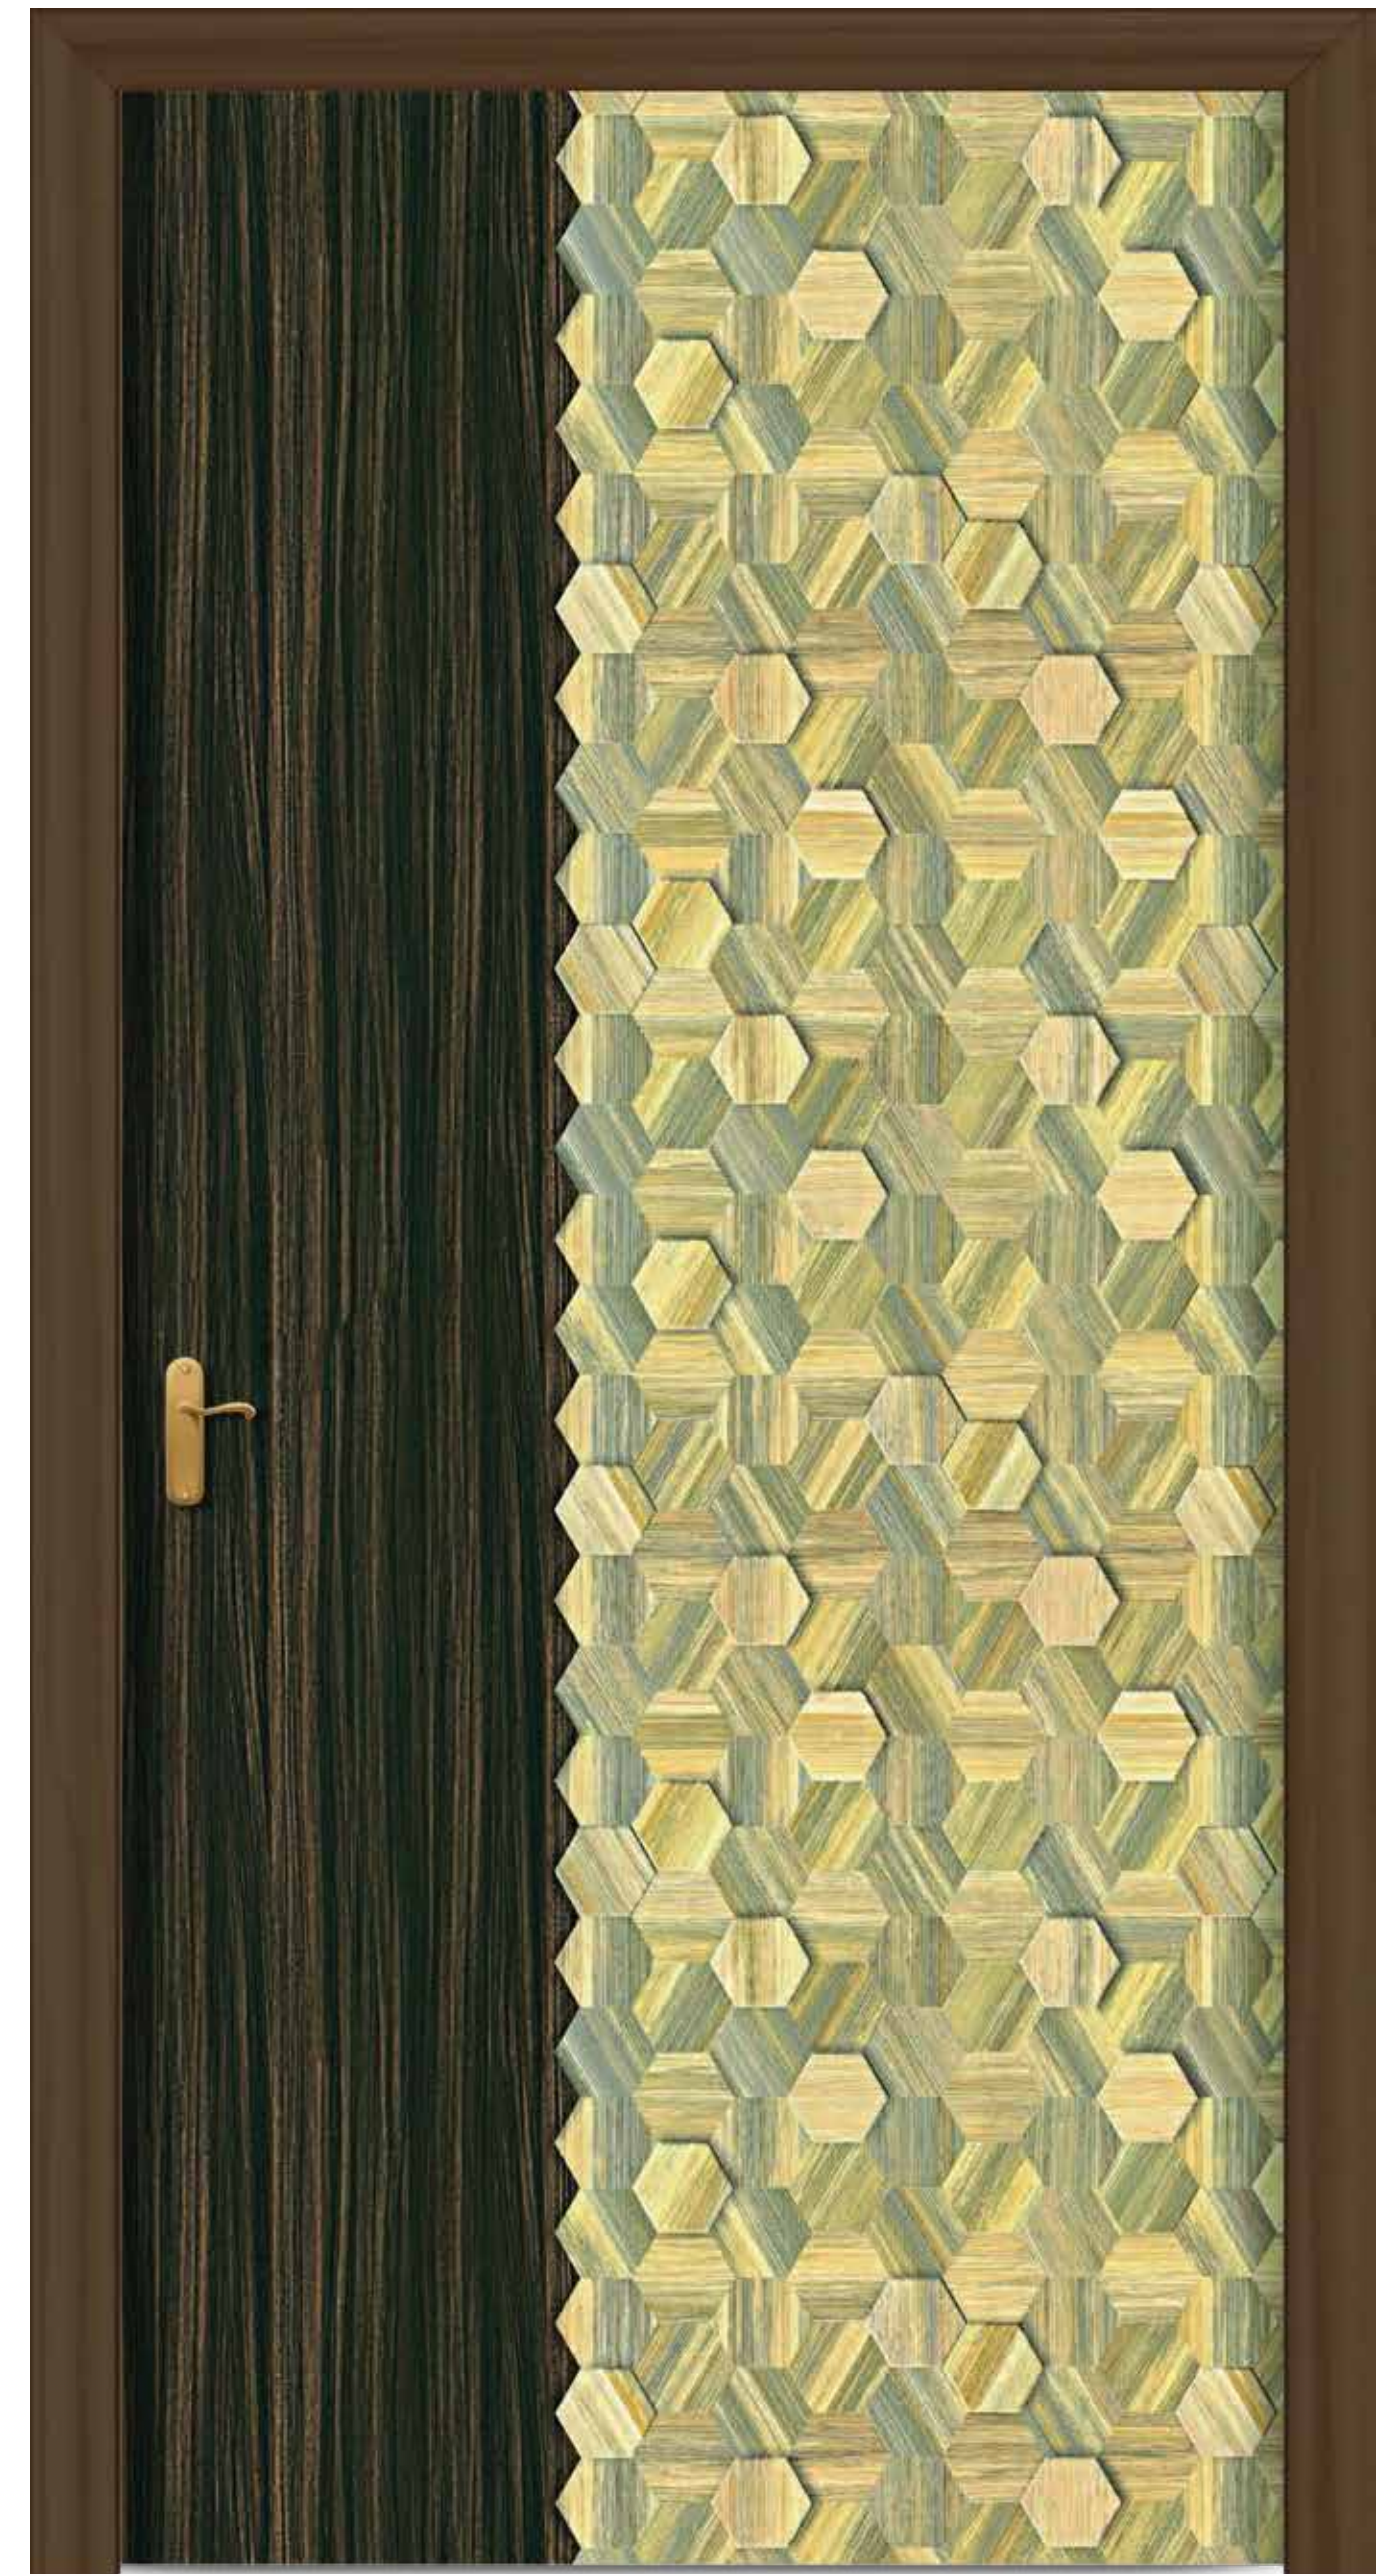

AVAILABLE SIZE 7x3.25 Feet.

KPM 5140*

*To be Discontinued

PREMIUM SERIES