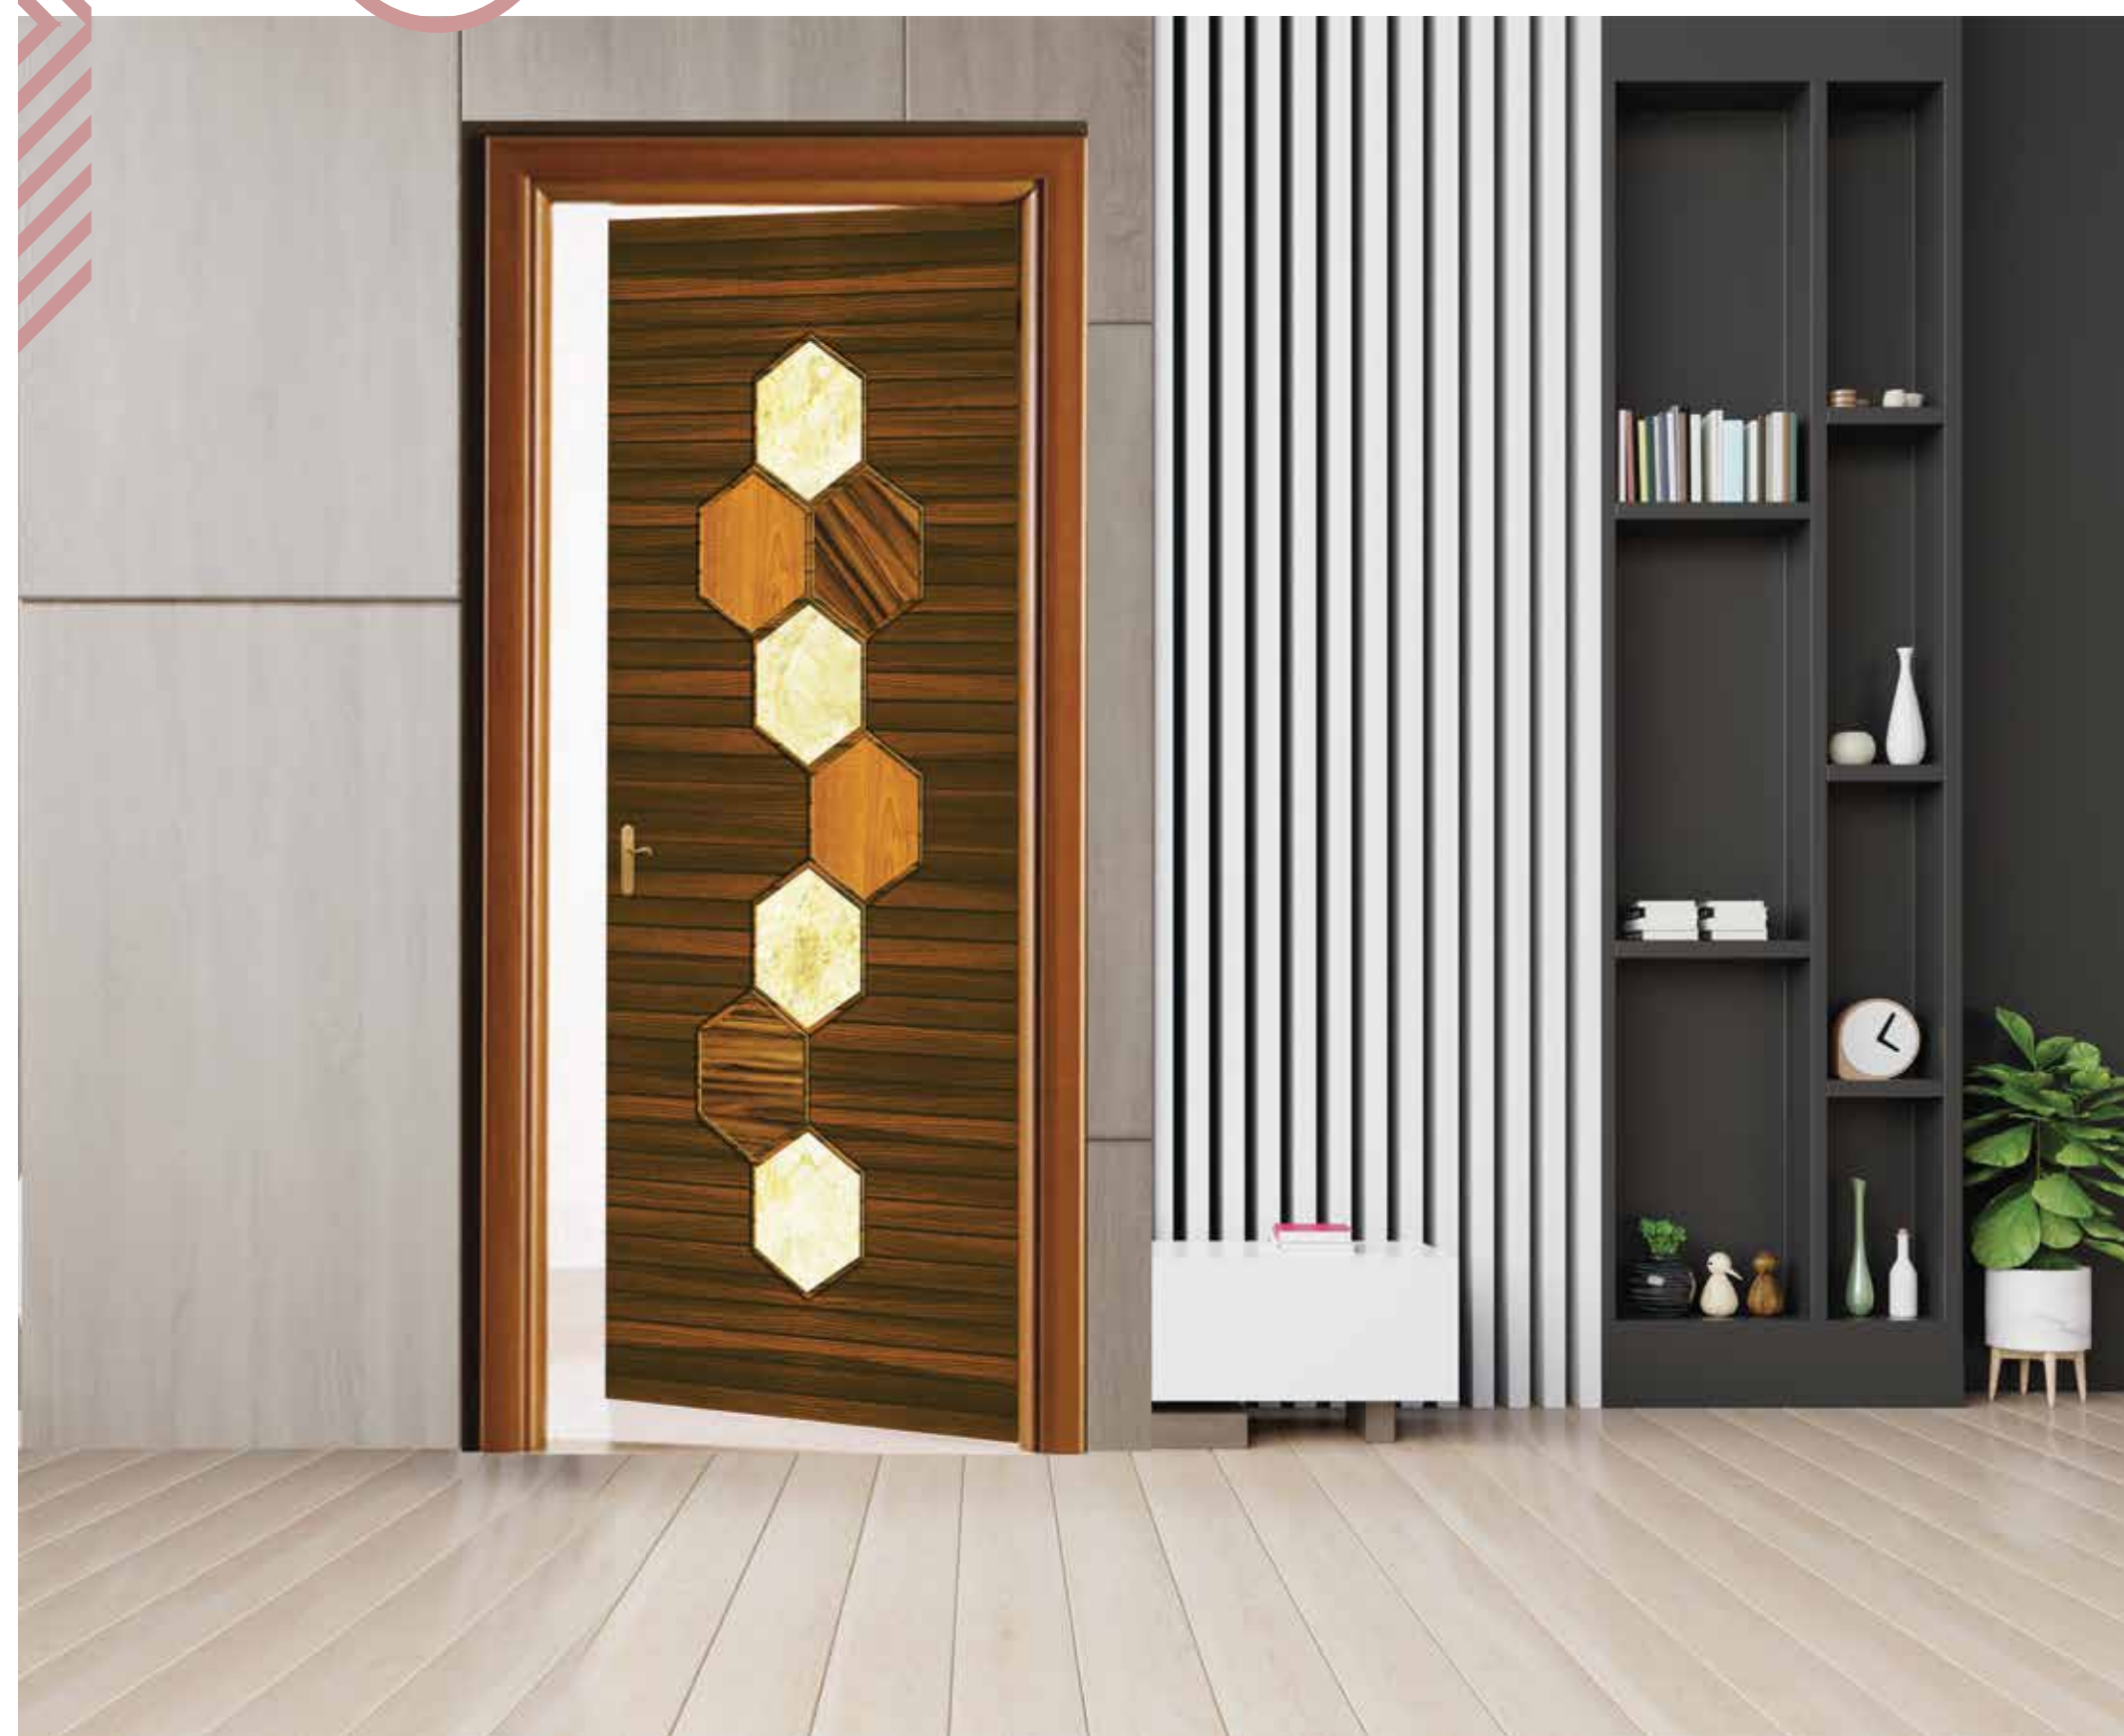

Believe it or not...
Archaeologists found a
5000 year old door in Switzerland