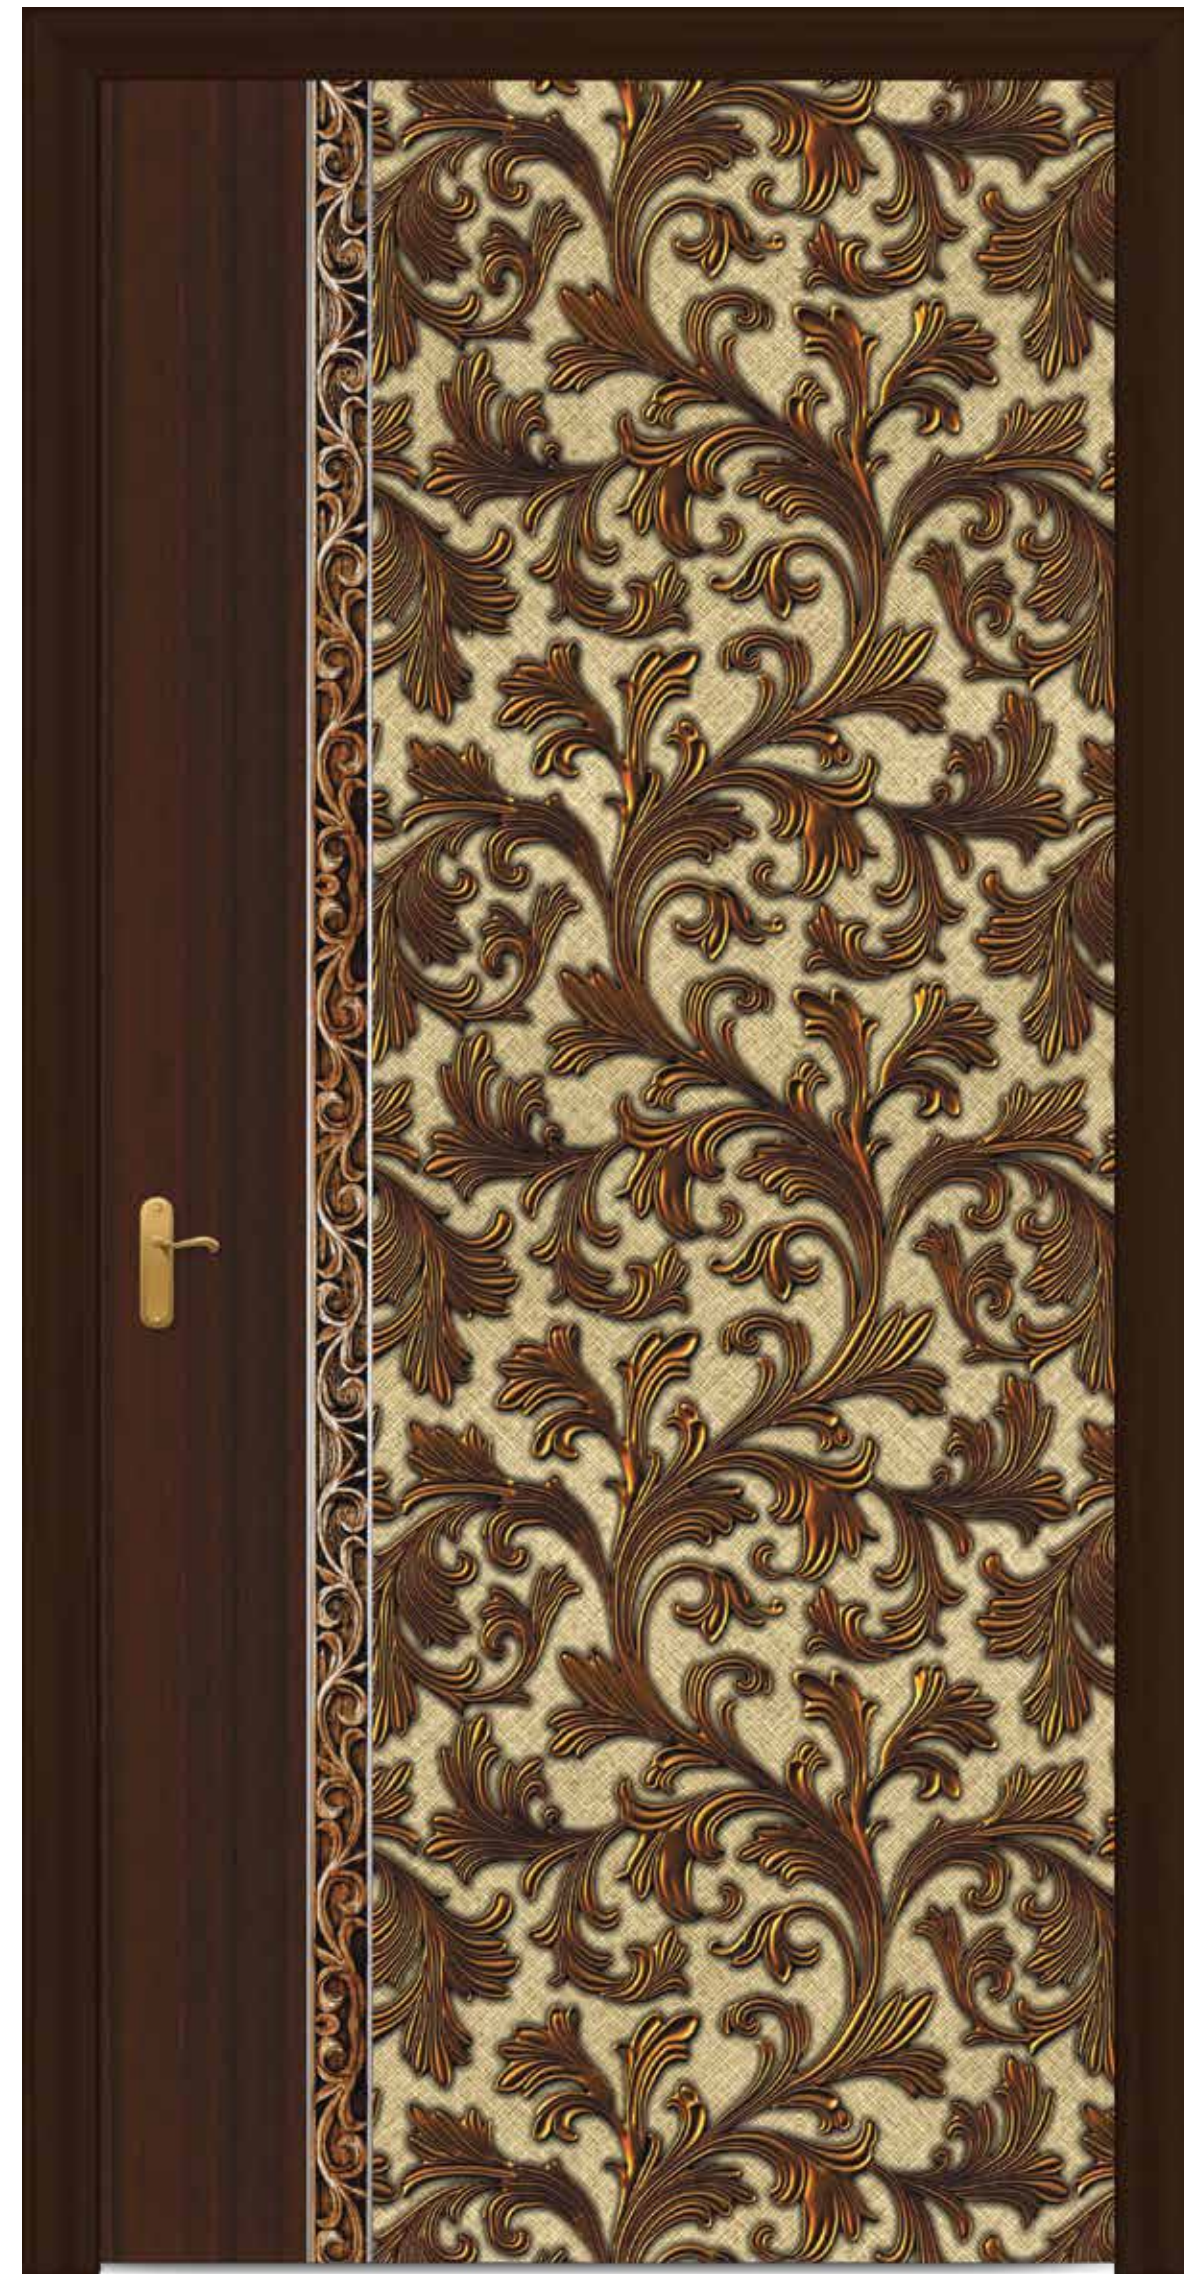

KDG 5118

Secret of best dressed door

AVAILABLE SIZE 7x3.25 Feet.

KDHG 5119

KDG 5119

AVAILABLE SIZE 7x3.25 Feet.

KDHG 5120

KDG 5120