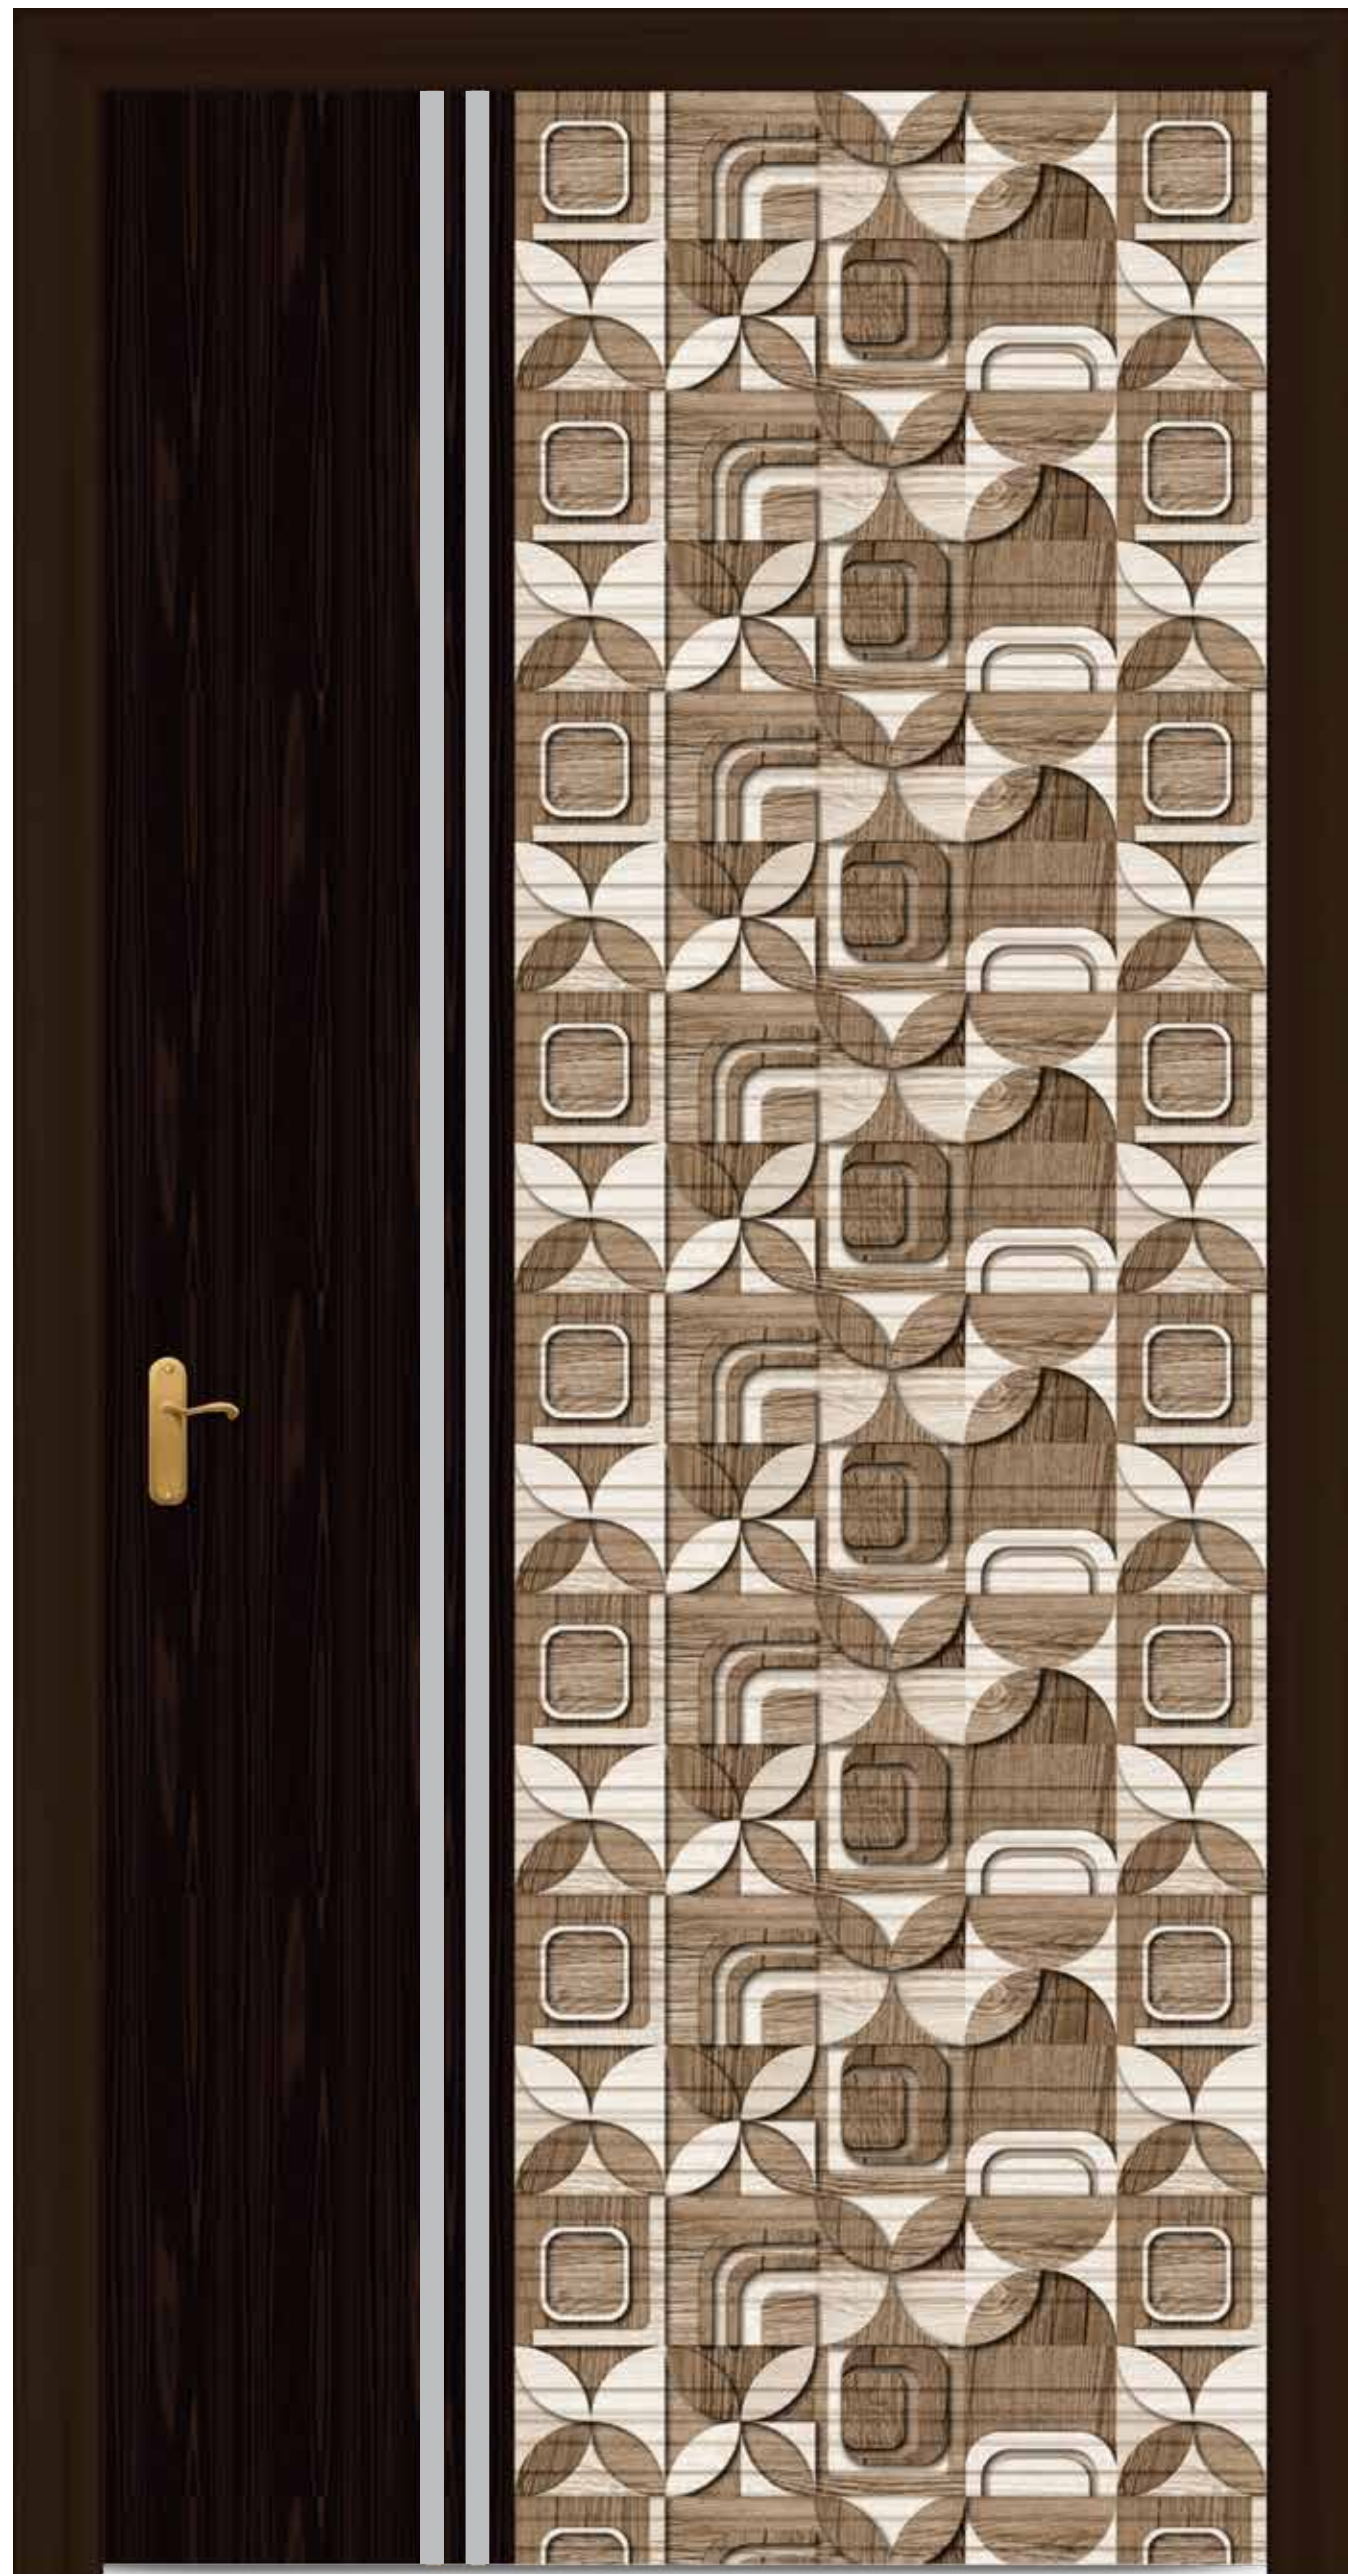

METALLIC SERIES

AVAILABLE SIZE 7x3.25, 8X4 Feet.

KMT 5125*
*To be Discontinued

Secret of best dressed door