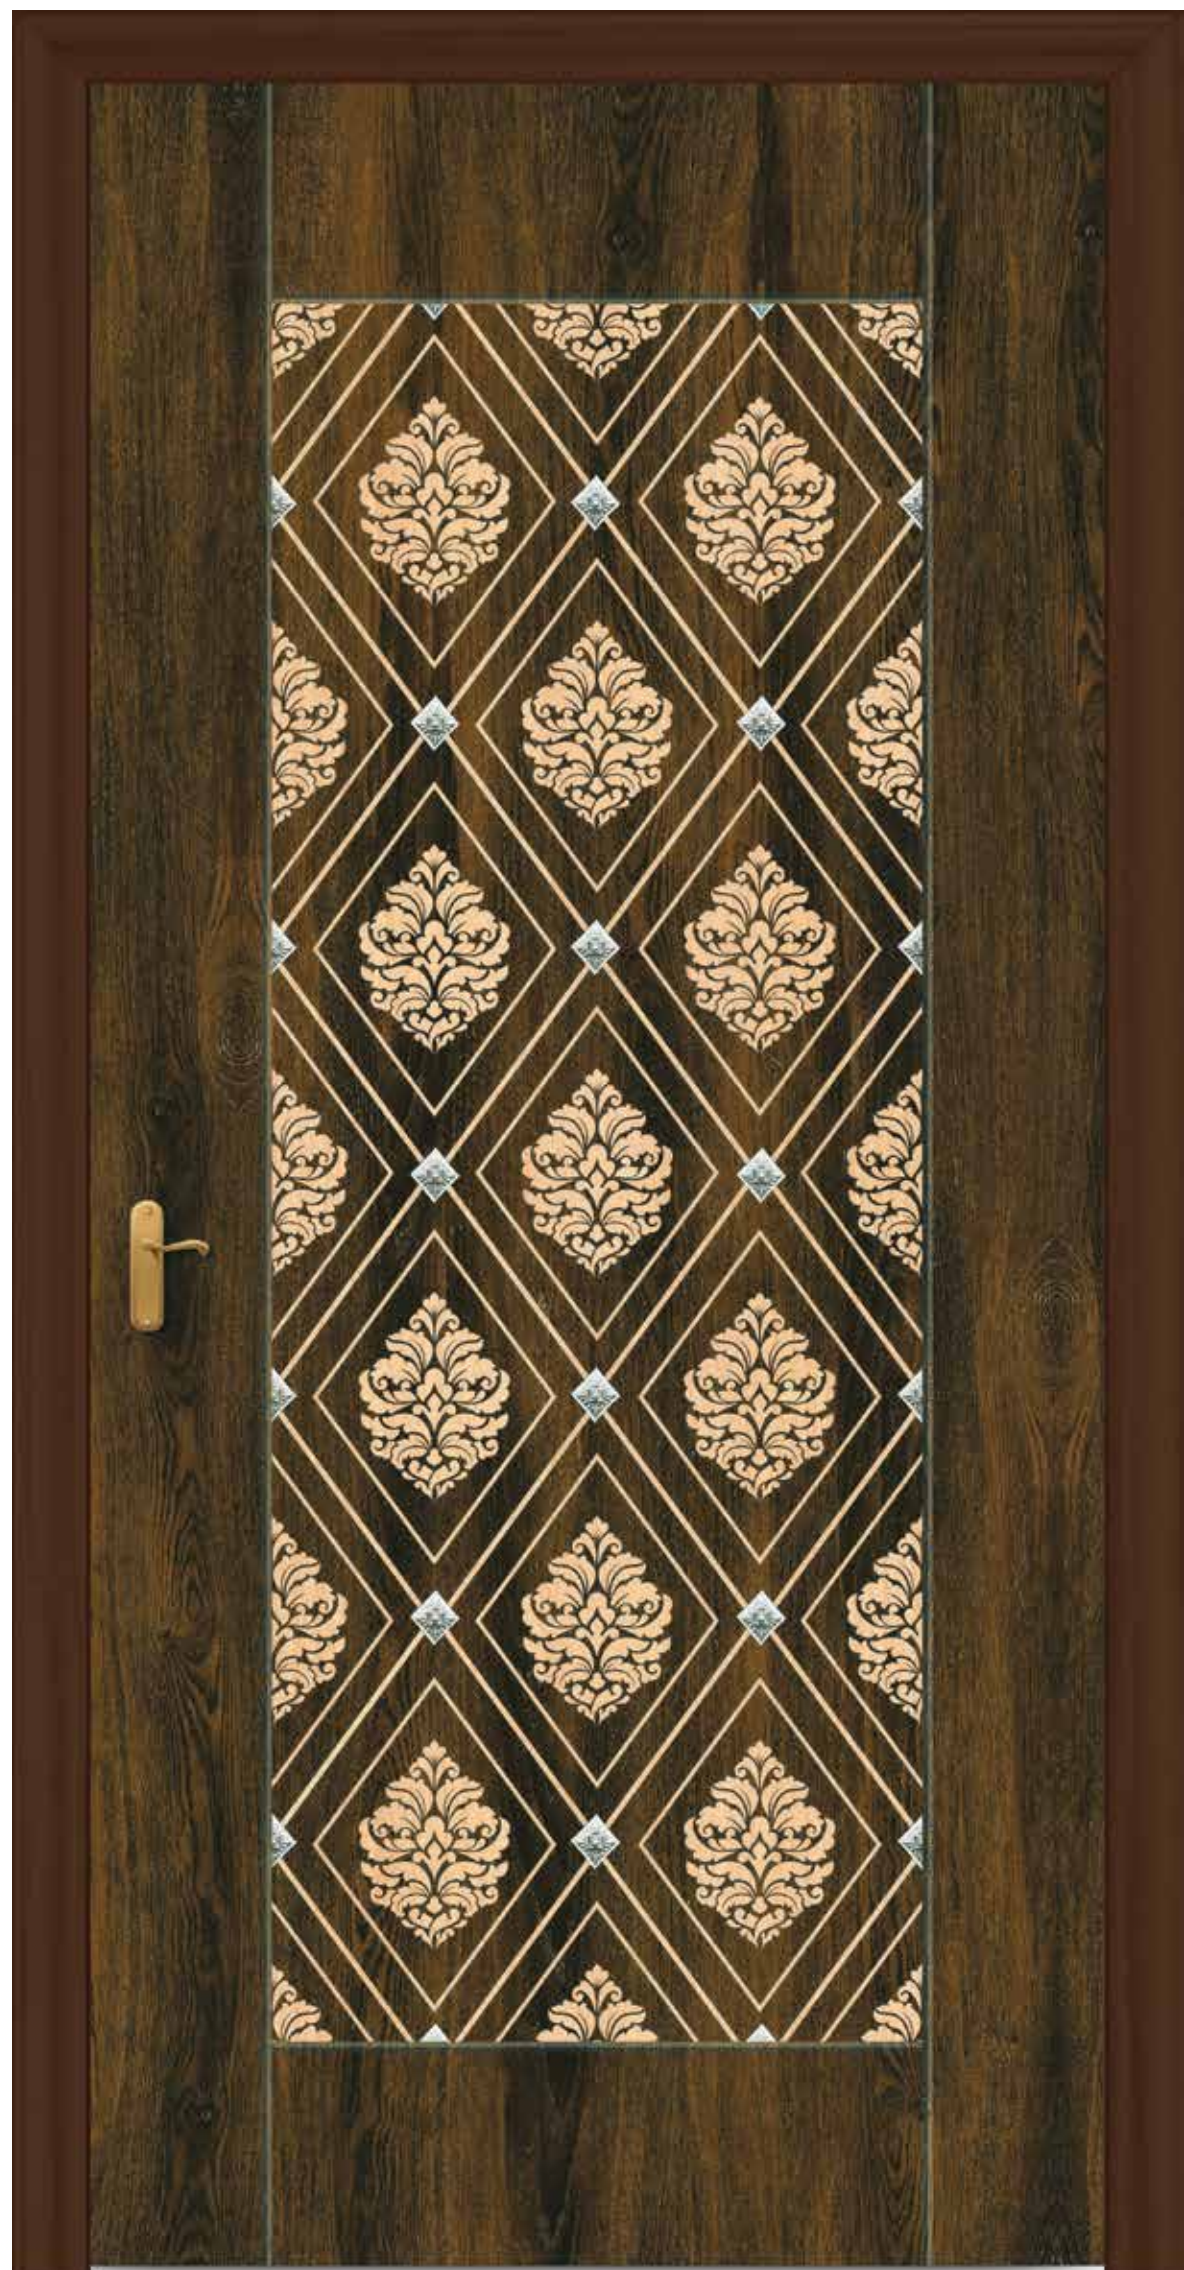

Believe it or not...
Archaeologists found a
5000 year old door in Switzerland

DIGITAL SERIES

DIGITAL SERIES

KDG 5115

AVAILABLE SIZE 7x3.25 Feet.

KDHG 5115

AVAILABLE SIZE 7x3.25 Feet.

KDHG 5118

KDG 5118

Secret of best dressed door

AVAILABLE SIZE 7x3.25 Feet.

KDHG 5119

KDG 5119

AVAILABLE SIZE 7x3.25 Feet.

KDHG 5120

KDG 5120