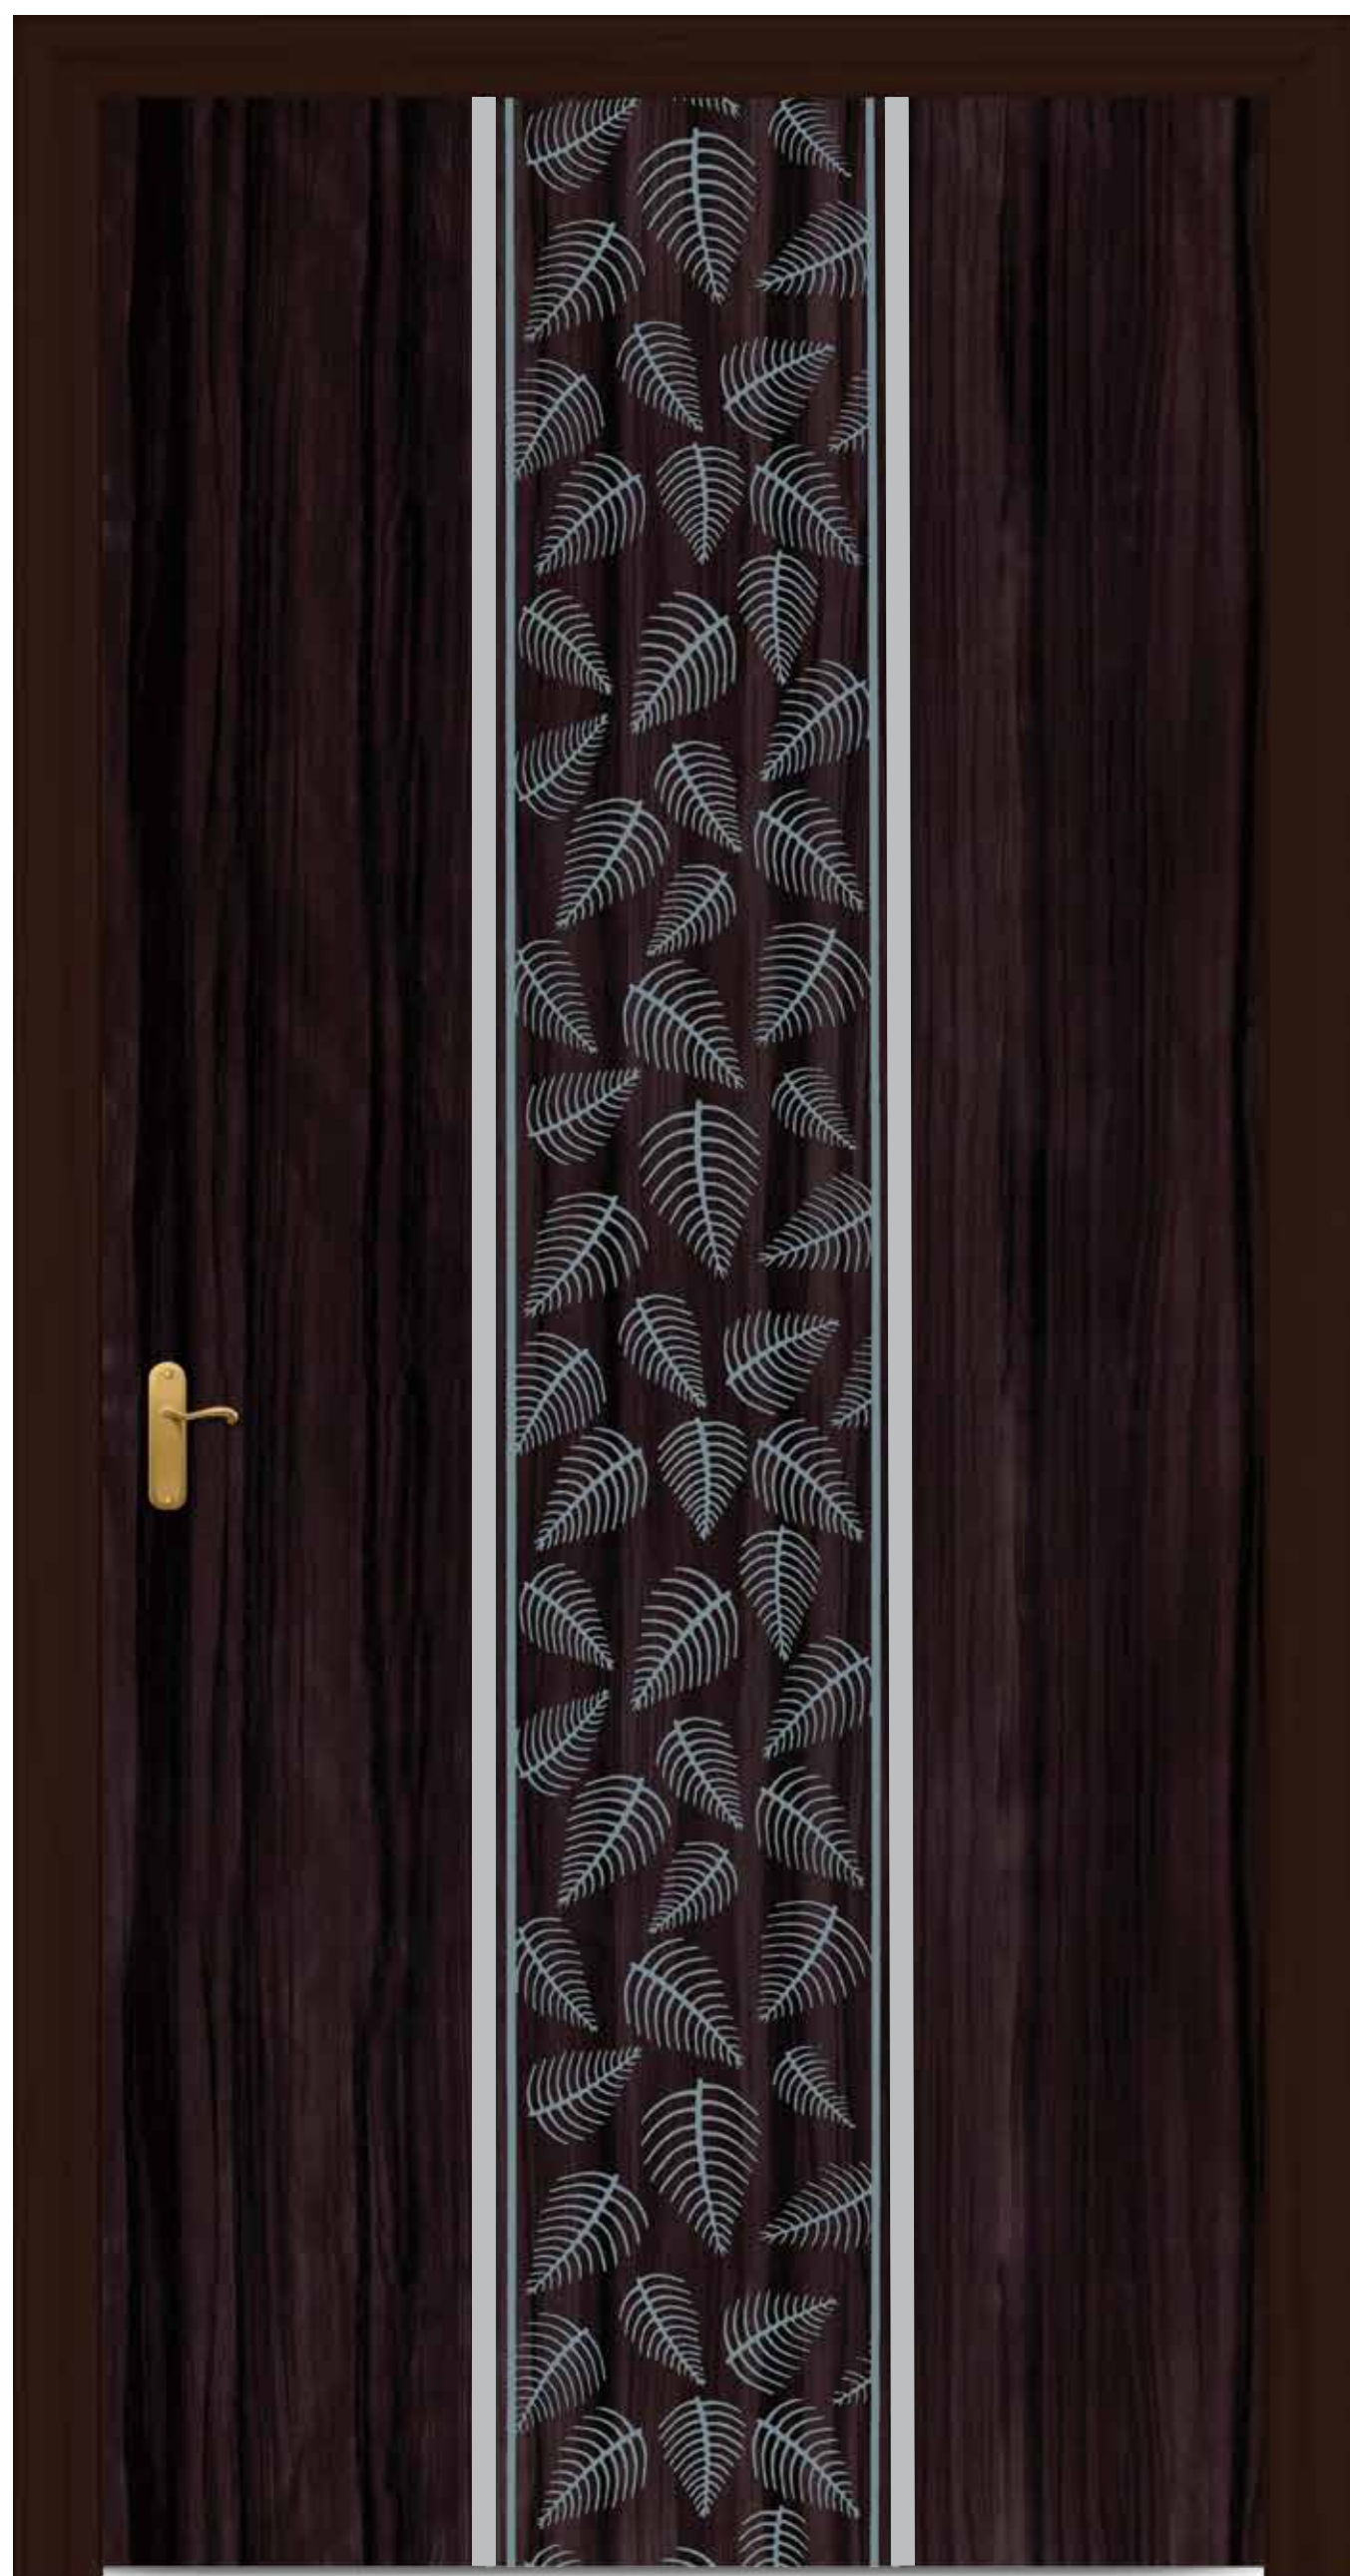

METALLIC SERIES

AVAILABLE SIZE 7x3.25, 8X4 Feet.

KMT 5131*
*To be Discontinued

Secret of best dressed door