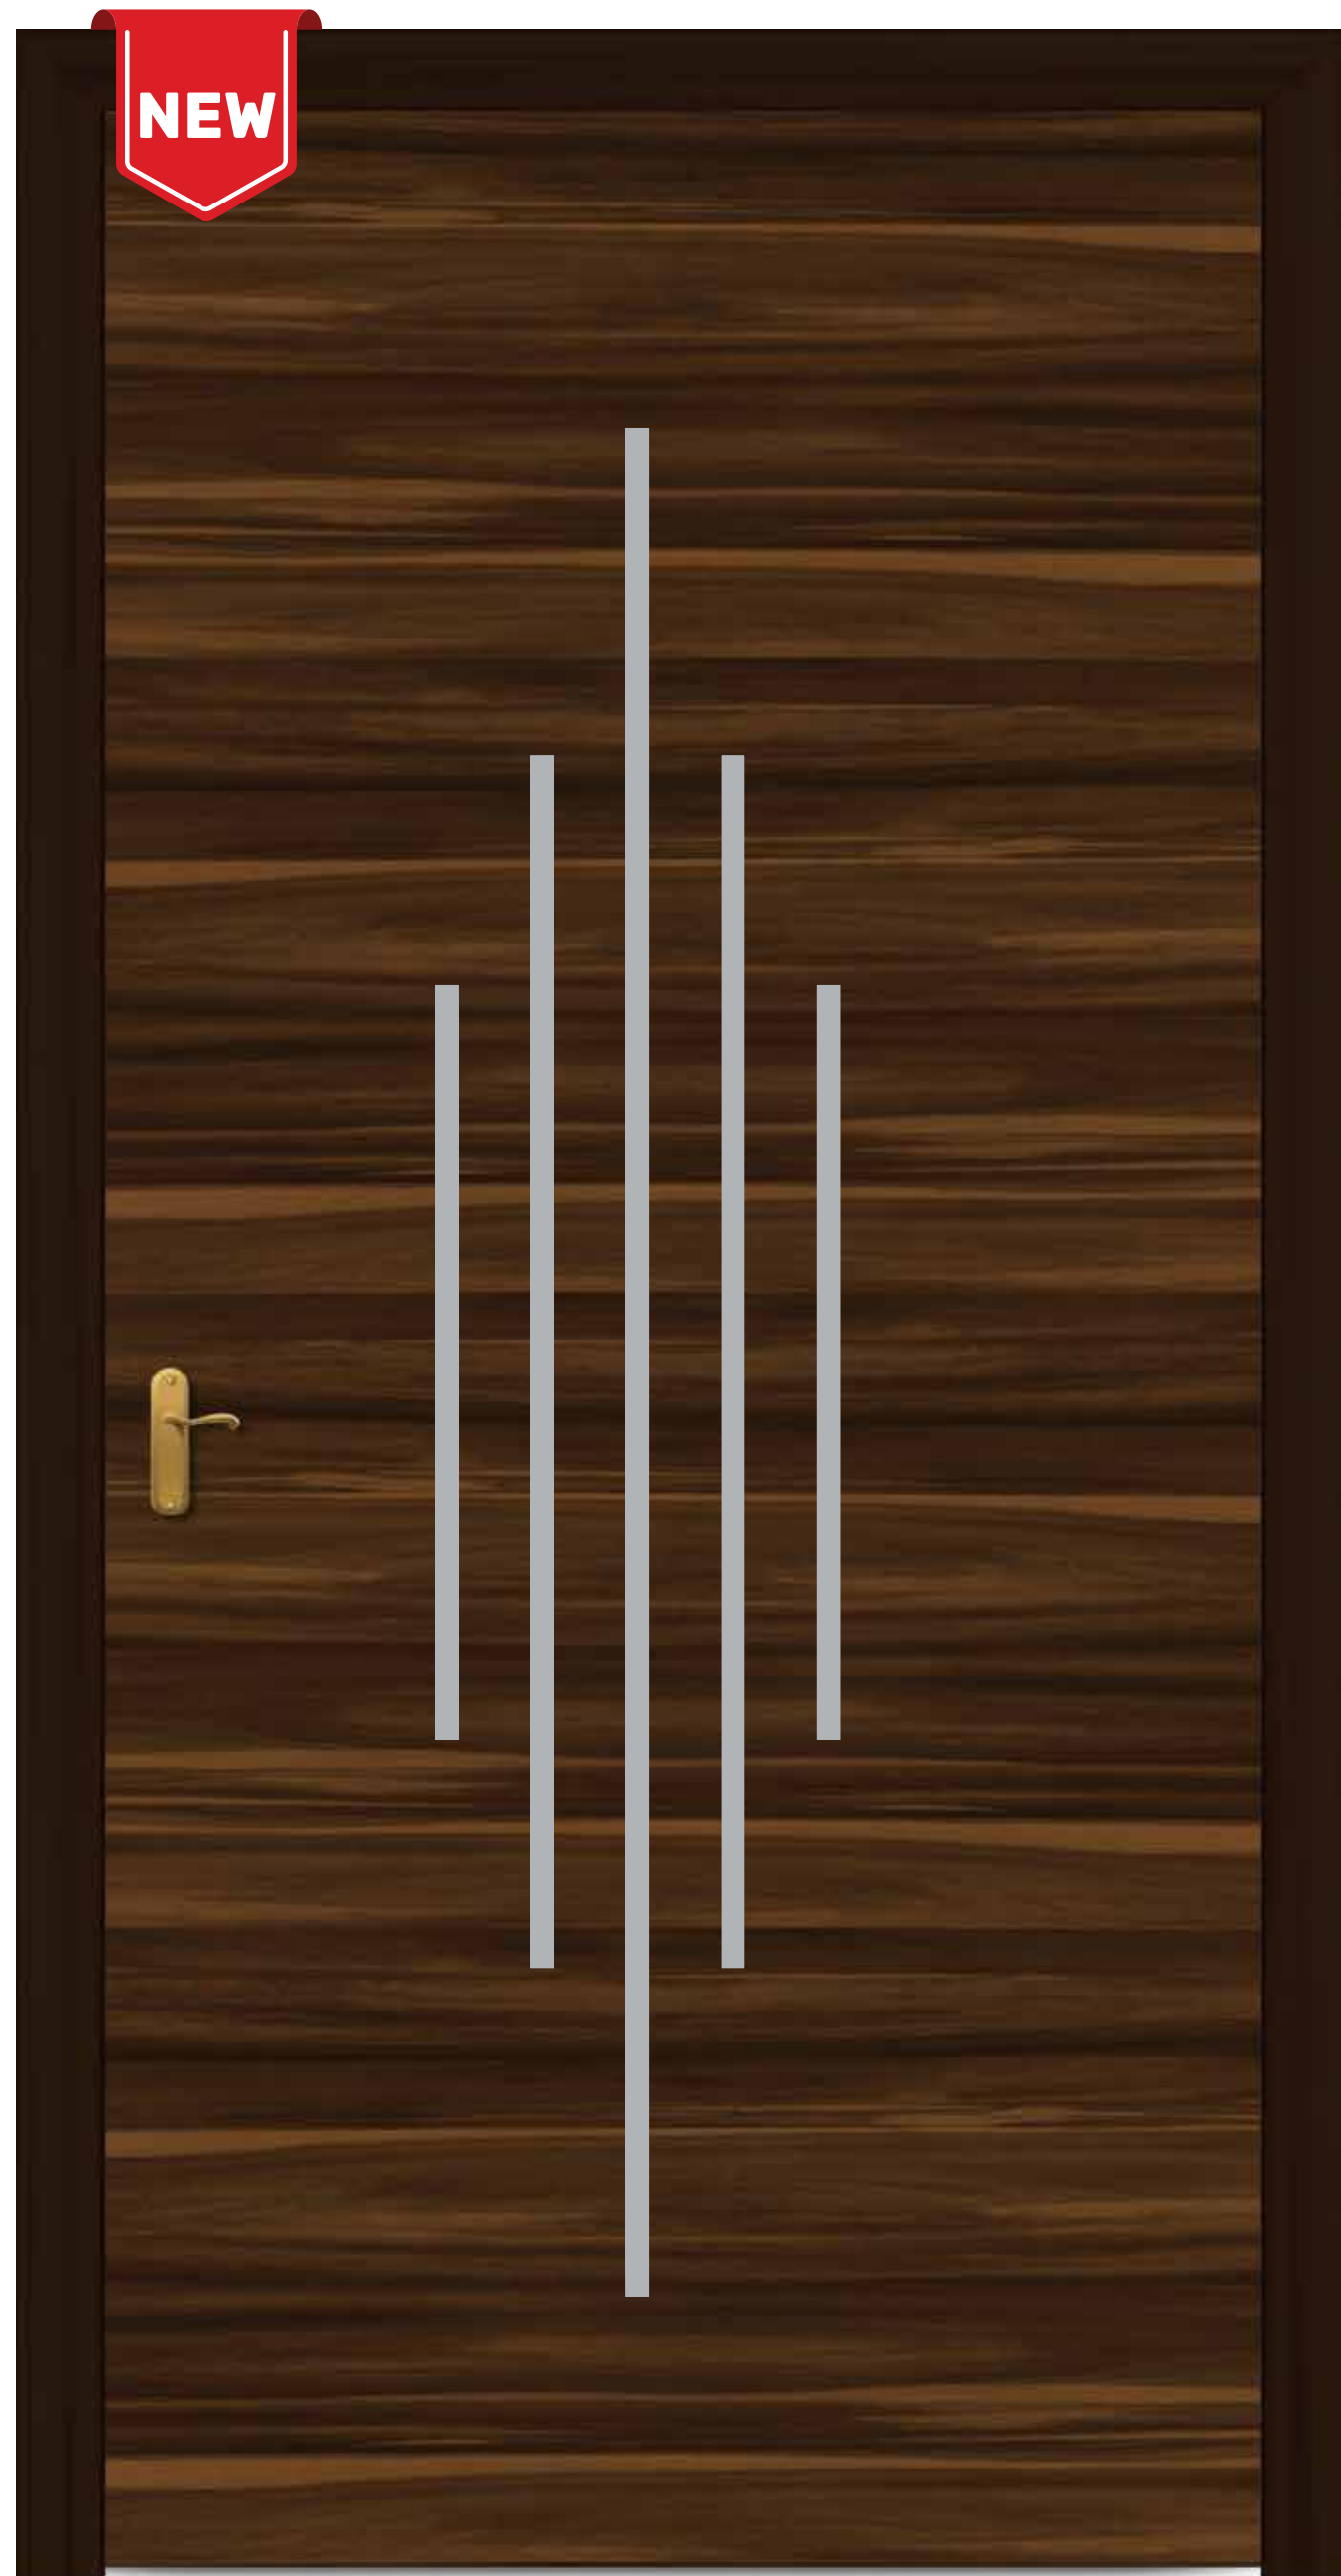

METALLIC SERIES

AVAILABLE SIZE 7x3.25 Feet.

KMT 5206